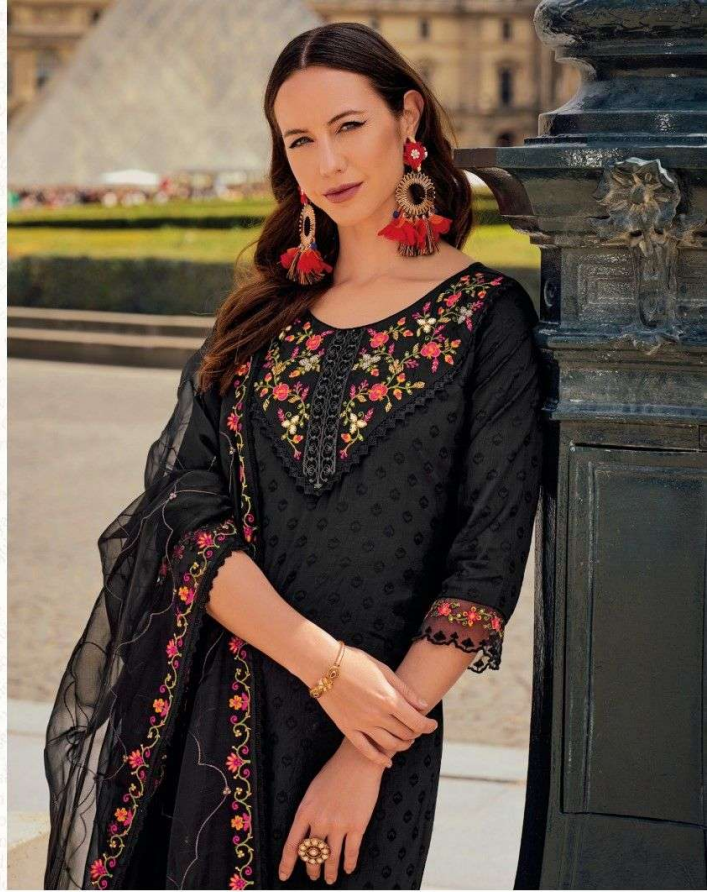

LILY & LALI
GULS PRIDE
A PRODUCT OF FICHLI GROUP