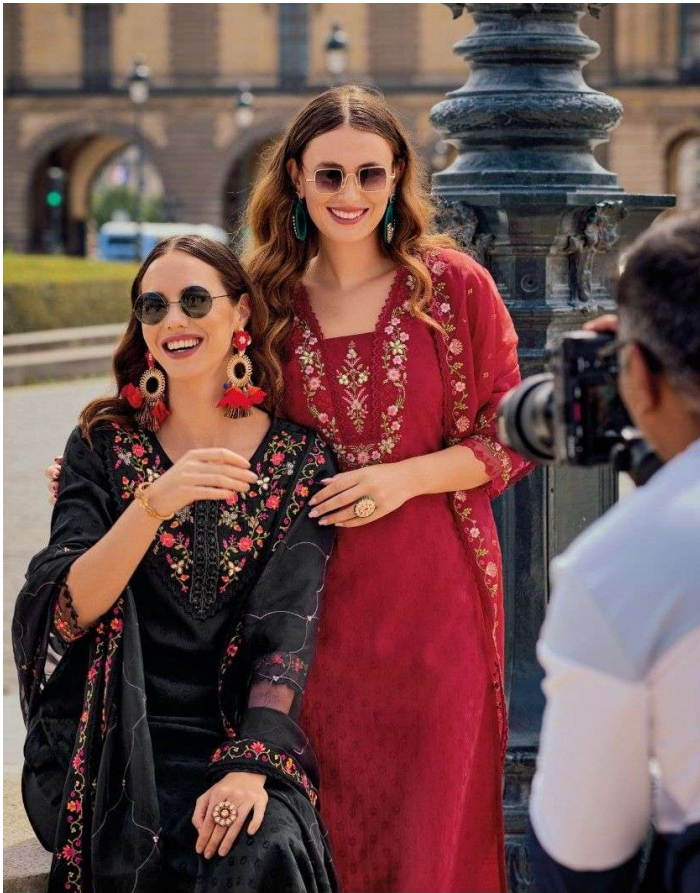

lily-and-lali-mrunal-jacquard-kurti

LILY & LALI
GULS PRIDE
A PRODUCT OF FIONA GROUP

21301 / YOU CAN NEVER BE OVERDRESSED OR OVEREDUCATED