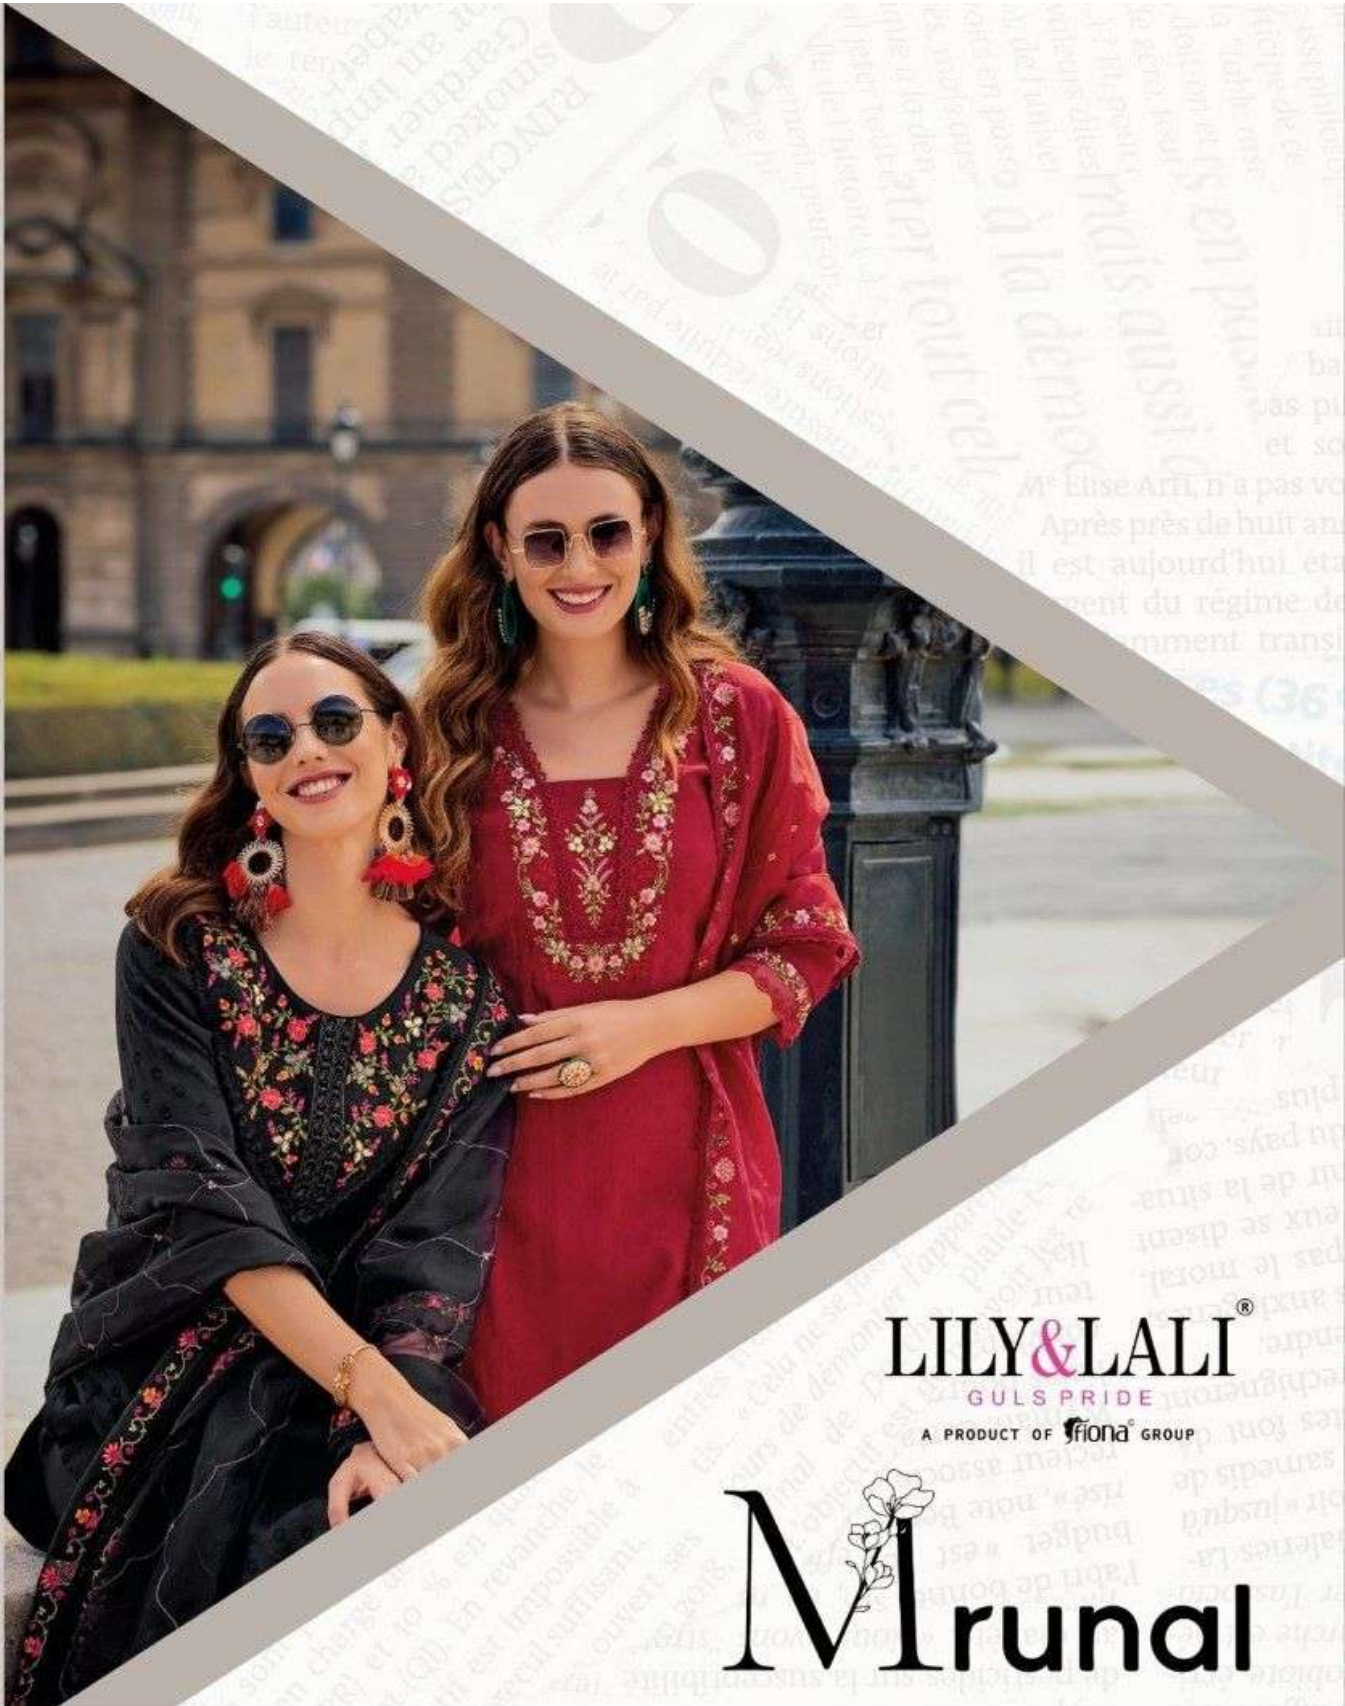

lily-and-lali-mirnal-jacquard-kurti

LILY & LALI®

GULS PRIDE

A PRODUCT OF **friona** GROUP

Mrunal