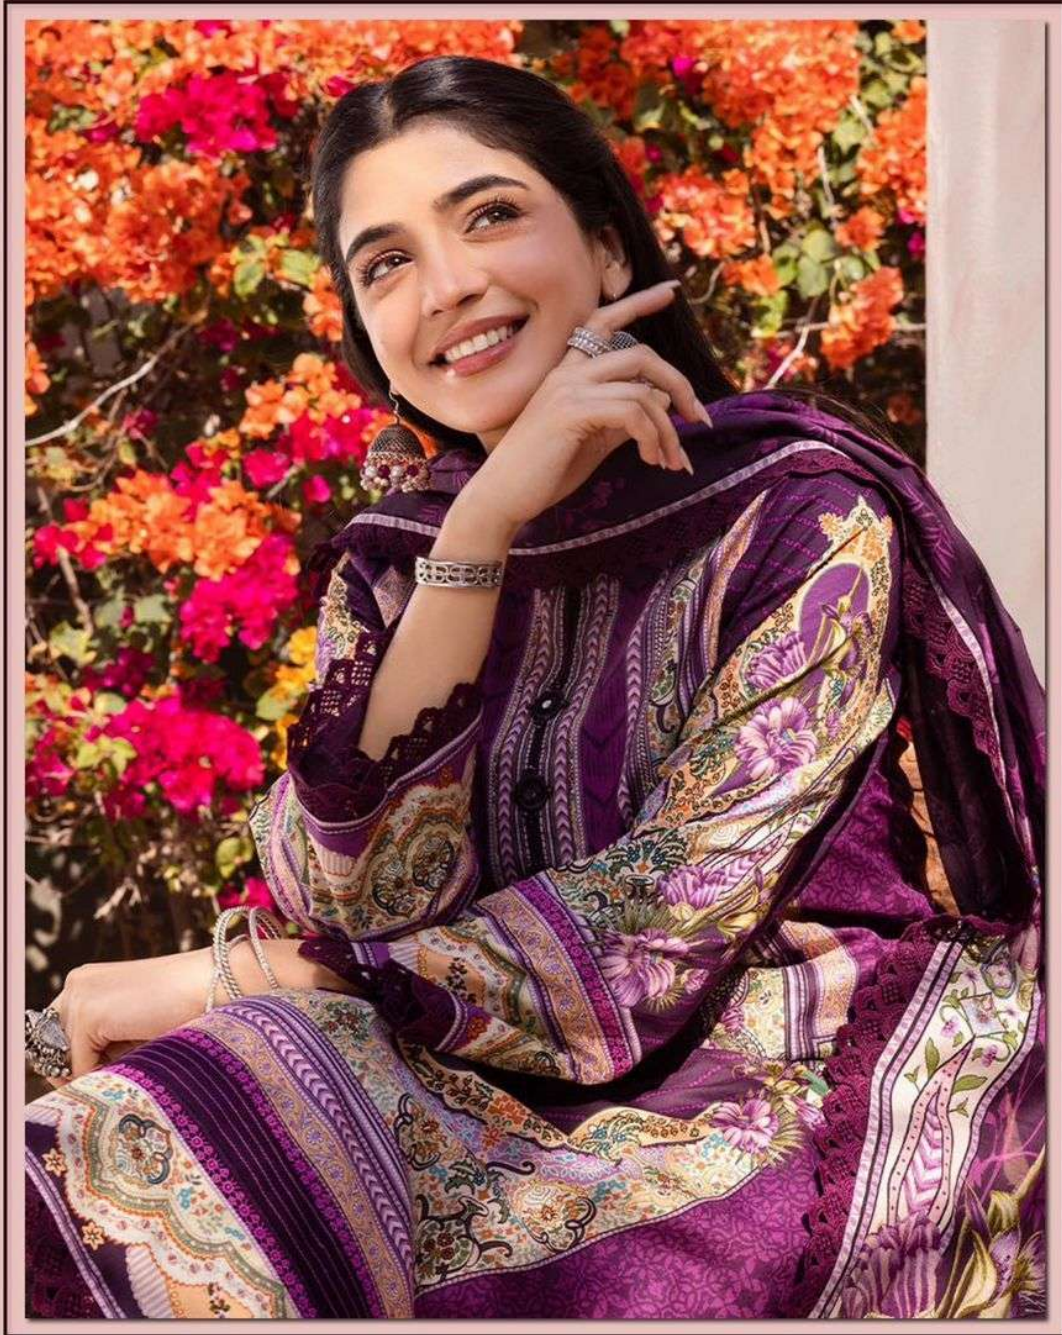

Madhav®
Fashion

AL-ZOHAI^{VOL-03}B

EXCLUSIVE LAWN COLLECTION