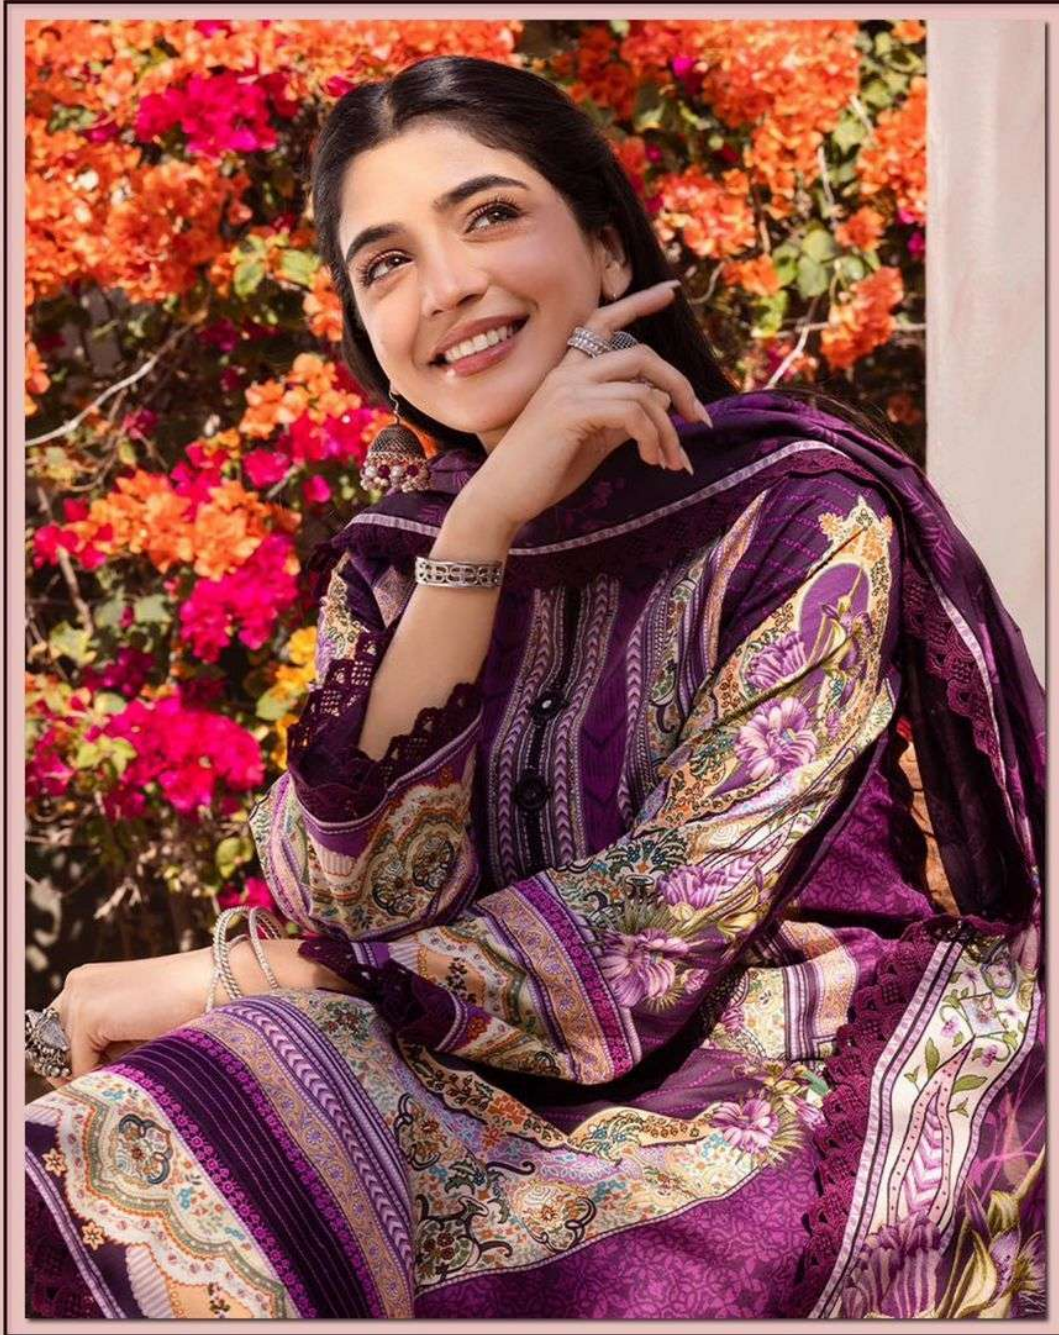

Madhav®
Fashion

AL-ZOHAIB
VOL-03

EXCLUSIVE LAWN COLLECTION