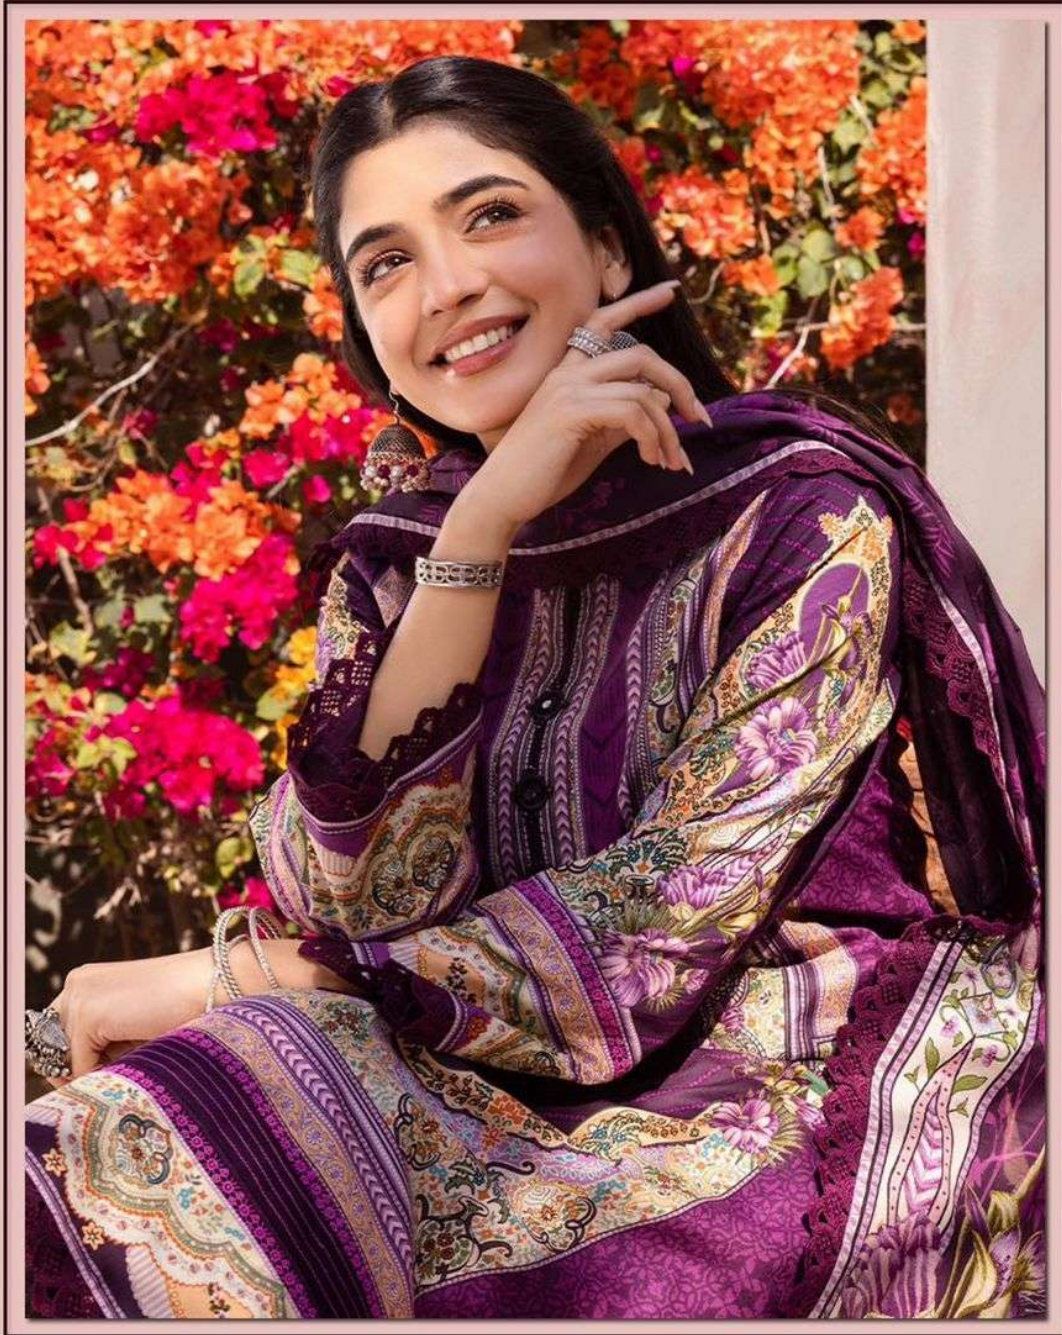

Madhav®
Fashion

AL-ZOHAIB
VOL-03
EXCLUSIVE LAWN COLLECTION