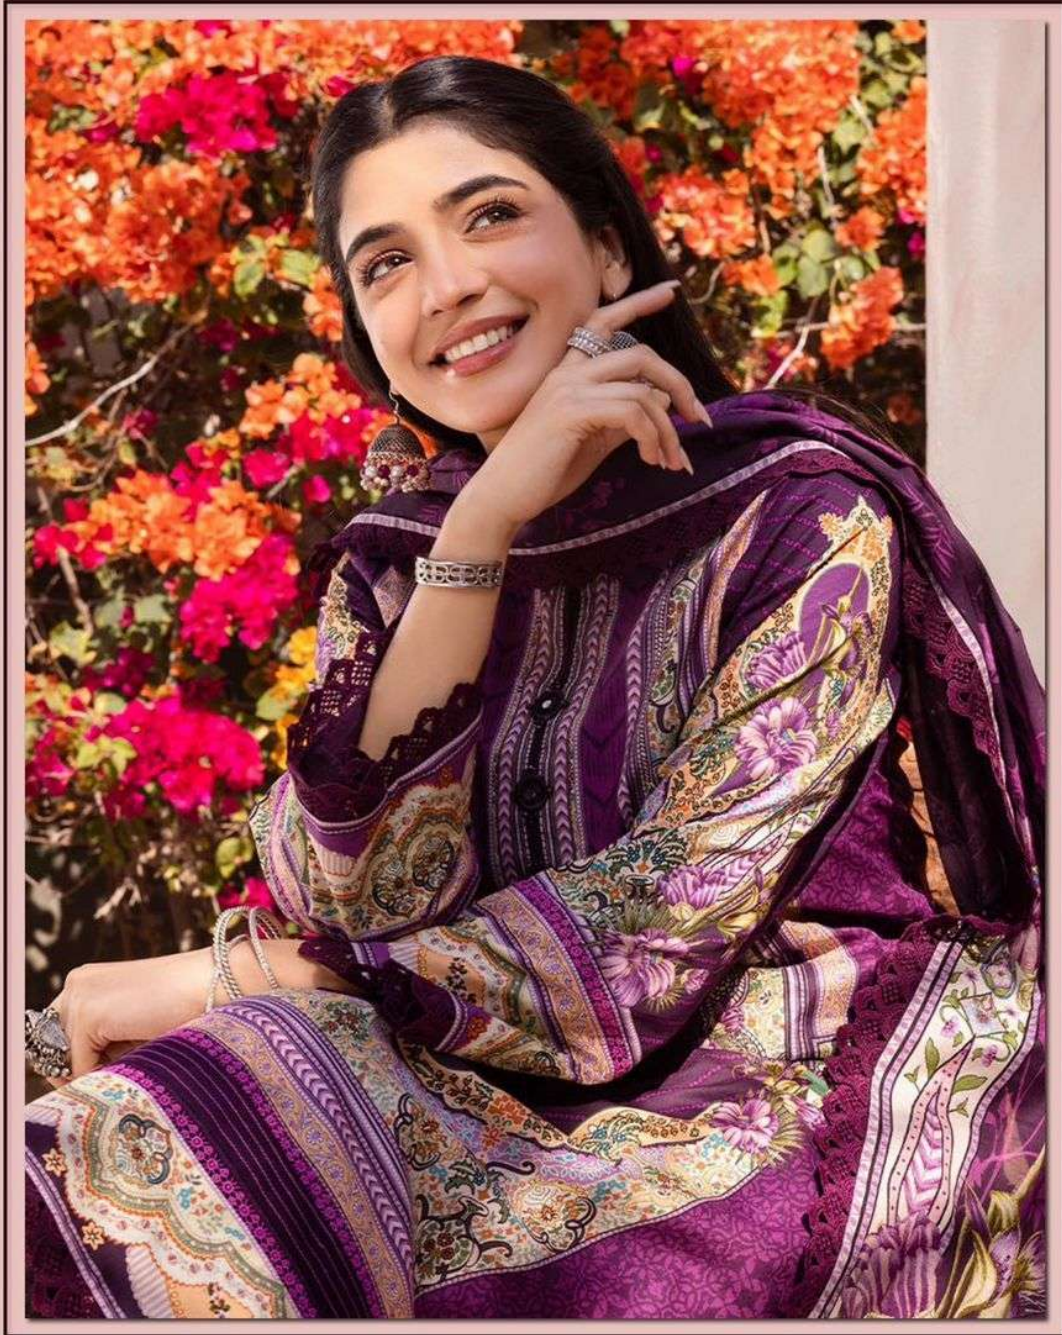

Madhav[®]
Fashion

AL-ZOHAIB
VOL-03

EXCLUSIVE LAWN COLLECTION

3001

3002

3003

3004

3005

3006

<u>TOP</u>
Pure Lawn Cotton - (2.40 MTR APX.)
<u>DUPATTA</u>
Mal-Mal Cotton - (2.25 MTR APX.)
<u>BOTTOM</u>
Pure Lawn Cotton - (2.00 MTR APX.)

Madhav[®]
Fashion

AL-ZOHAIB
VOL-03
EXCLUSIVE LAWN COLLECTION