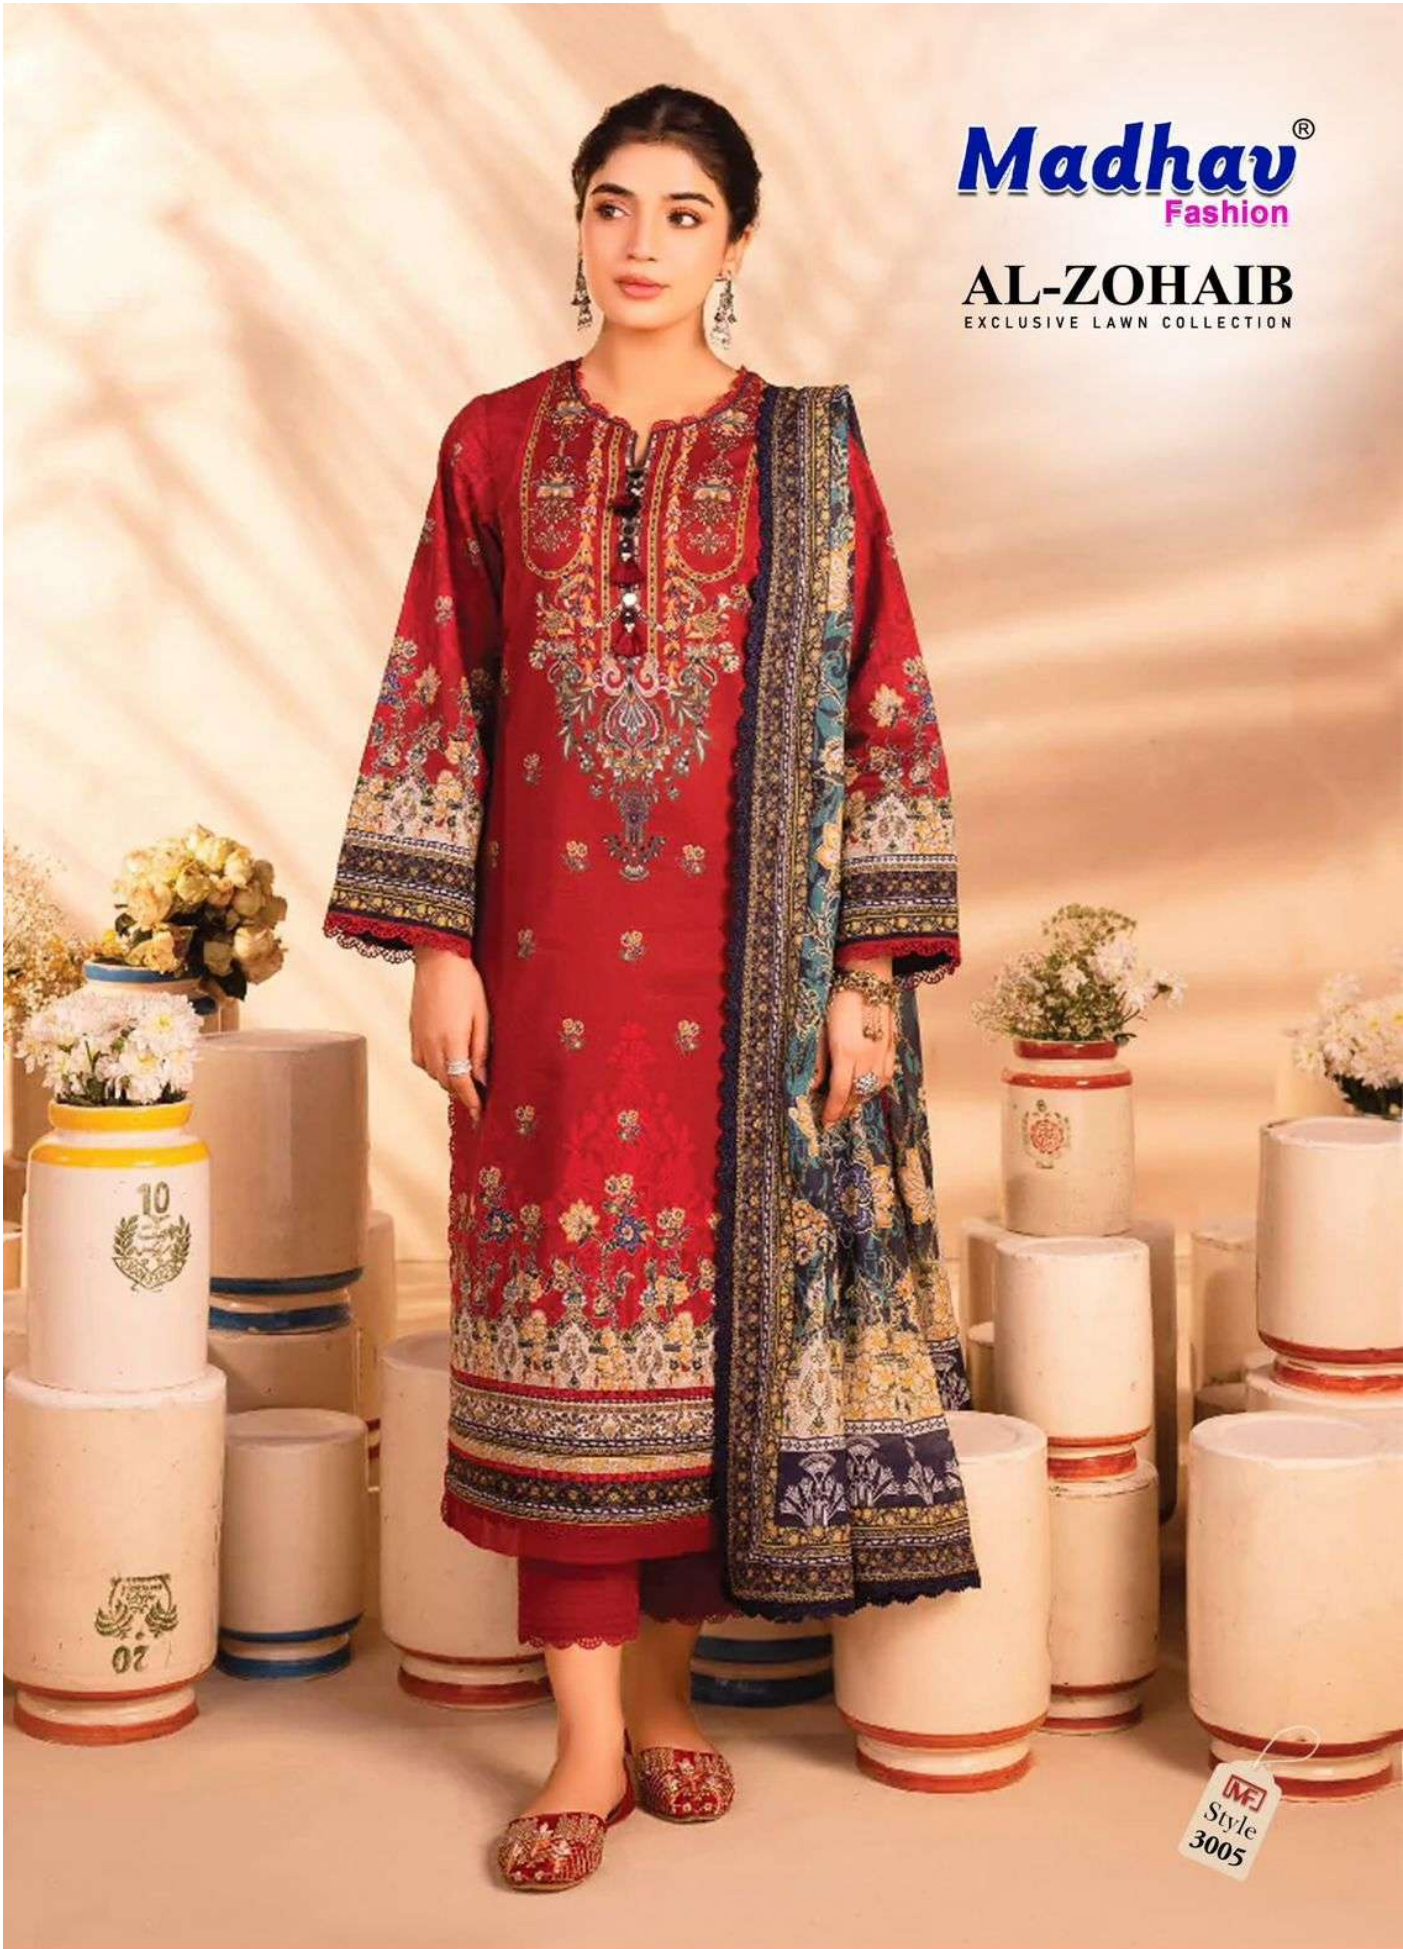

Madhav®
Fashion

AL-ZOHAIB
EXCLUSIVE LAWN COLLECTION