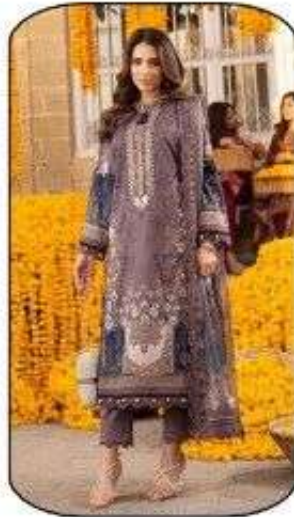

Madhav[®]
Fashion

Riwaaz

WINTER COLLECTION Vol. 08

madhav-riwaaz-vol-8-cotton-dress-material

madhav-riwaaz-vol-8-cotton-dress-material

madhav-riwaaz-vol-8-cotton-dress-material

Style.8001

Style.8002

Style.8003

Style.8004

Style.8005

Style.8006

TOP
Pure Lawn cotton - (2.40 MTR APX.)
DUPATTA
Mal-Mal cotton - (2.25 MTR APX.)
BOTTOM
Pure Lawn cotton - (2.00 MTR APX.)

Madhav[®]
Fashion

Riwaaz
LAWN COLLECTION Vol.08