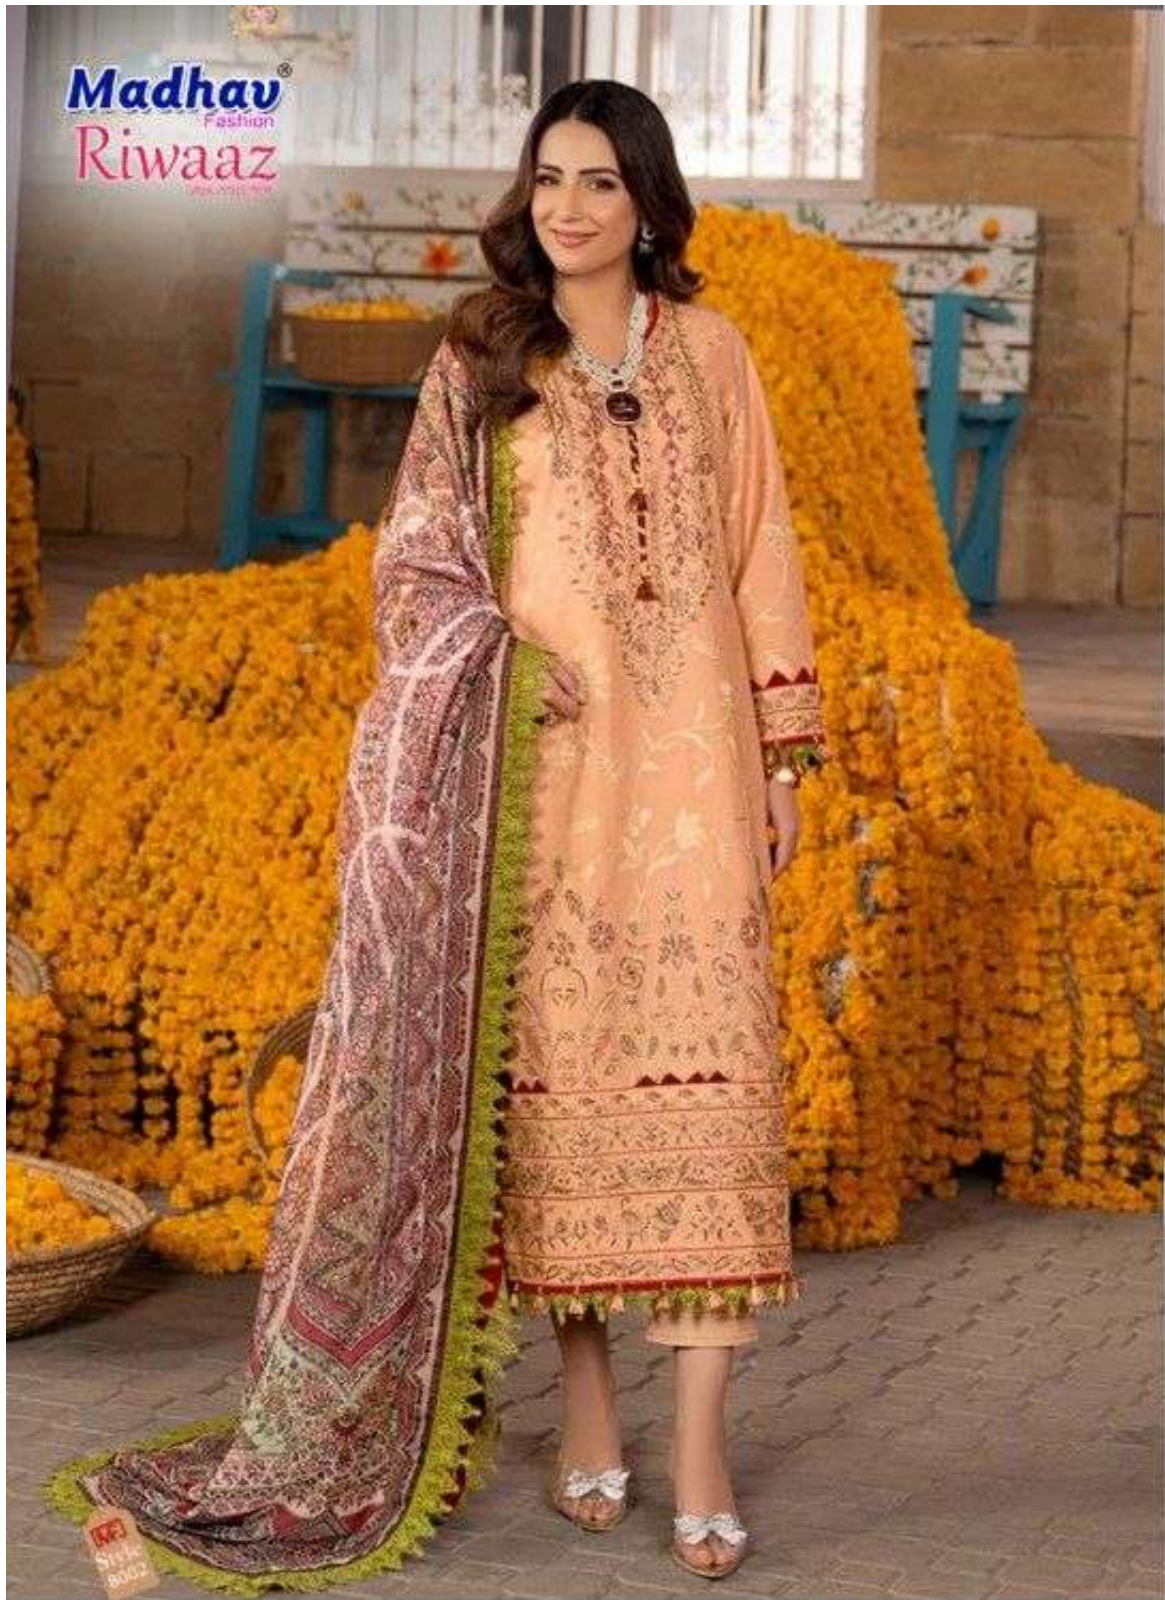

madhav-riwaaz-vol-8-cotton-dress-material