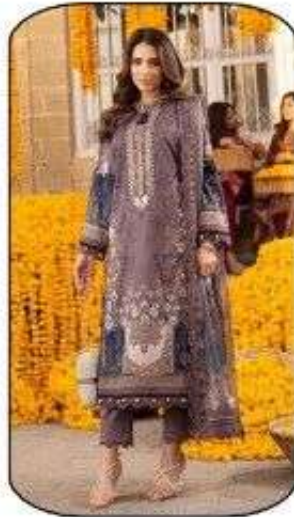

**Madhav**<sup>®</sup>  
Fashion

**Riwaaz**

WINTER COLLECTION Vol. 08

madhav-riwaaz-vol-8-cotton-dress-material

madhav-riwaaz-vol-8-cotton-dress-material

madhav-riwaaz-vol-8-cotton-dress-material

Style.8001

Style.8002

Style.8003

Style.8004

Style.8005

Style.8006

<b>TOP</b> Pure Lawn cotton - (2.40 MTR APX.)
<b>DUPATTA</b> Mal-Mal cotton - (2.25 MTR APX.)
<b>BOTTOM</b> Pure Lawn cotton - (2.00 MTR APX.)

**Madhav**<sup>®</sup>  
Fashion