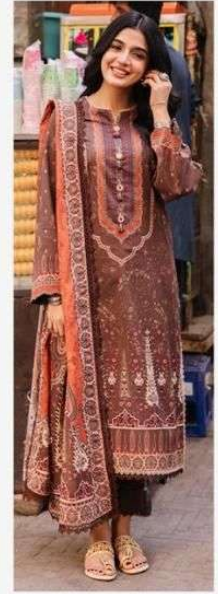

701

702

703

704

705

706

JADE
CONCEPT STORES

BIN SAEED
Heavy Cotton Luxury Collection.