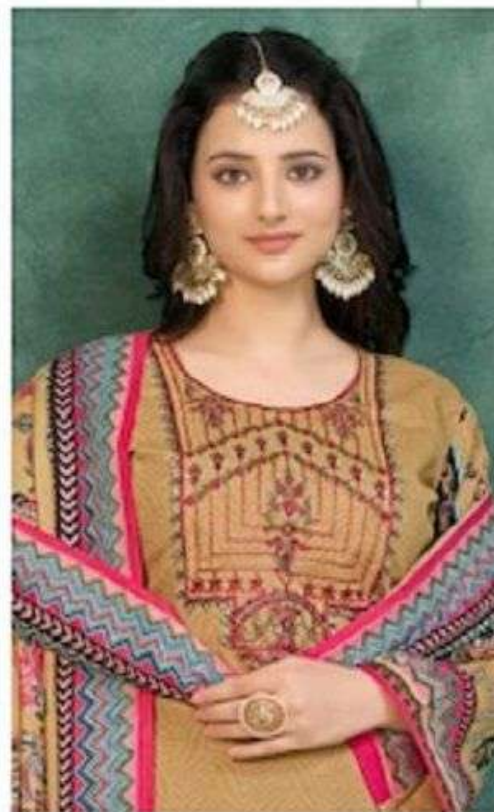

STEPPING UP
TO FASHION

STYLE - 3002