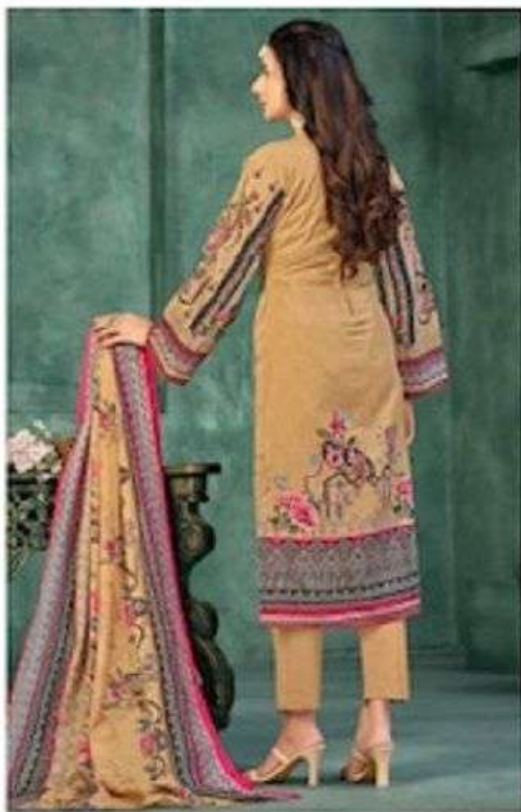

STEPPING UP
TO FASHION

STYLE - 3002