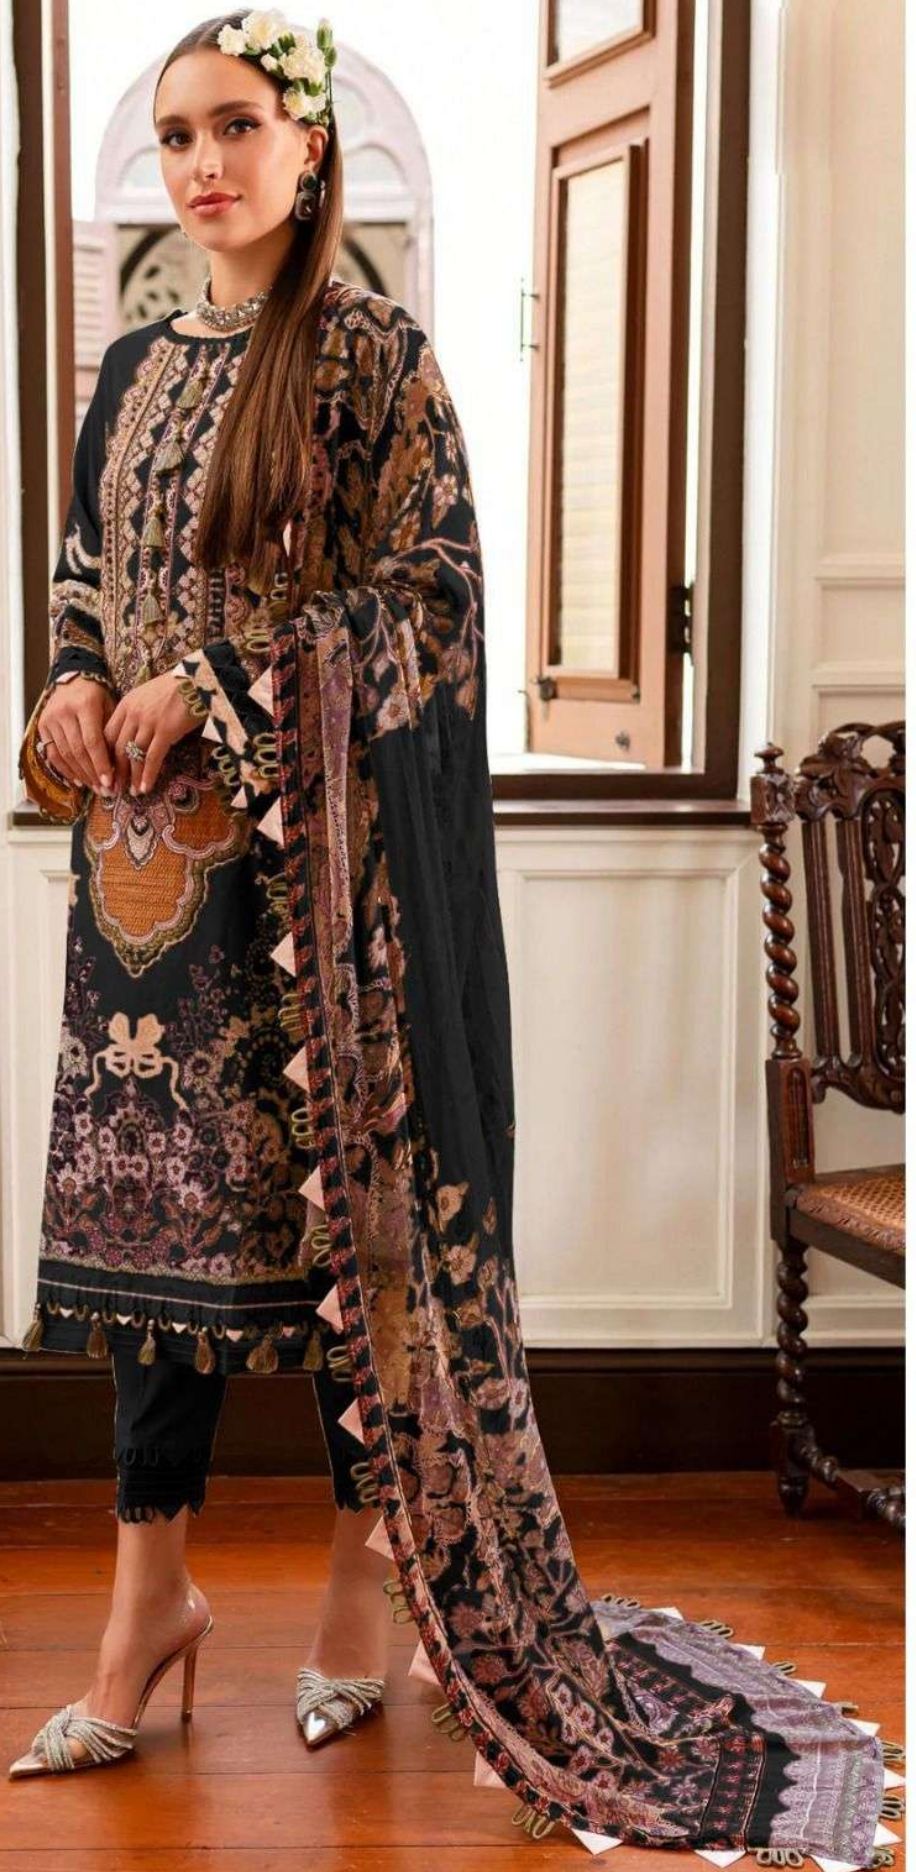

KAIRA

D.NO-20003