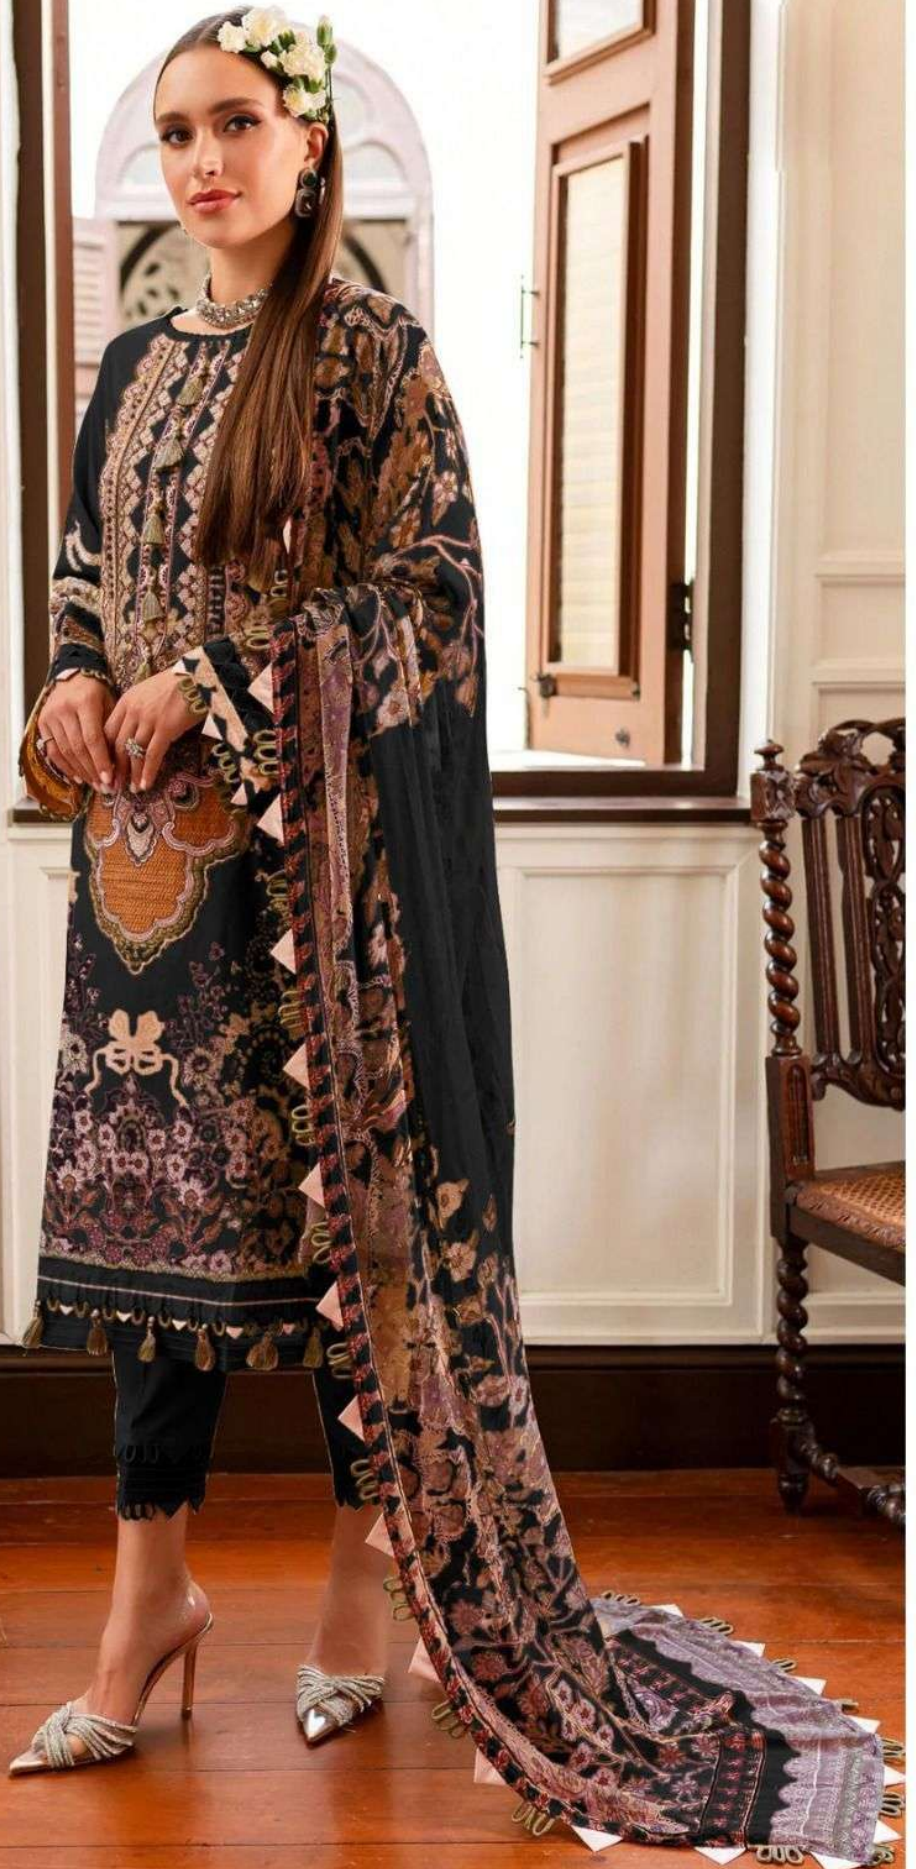

KAIRA

D.NO-20003