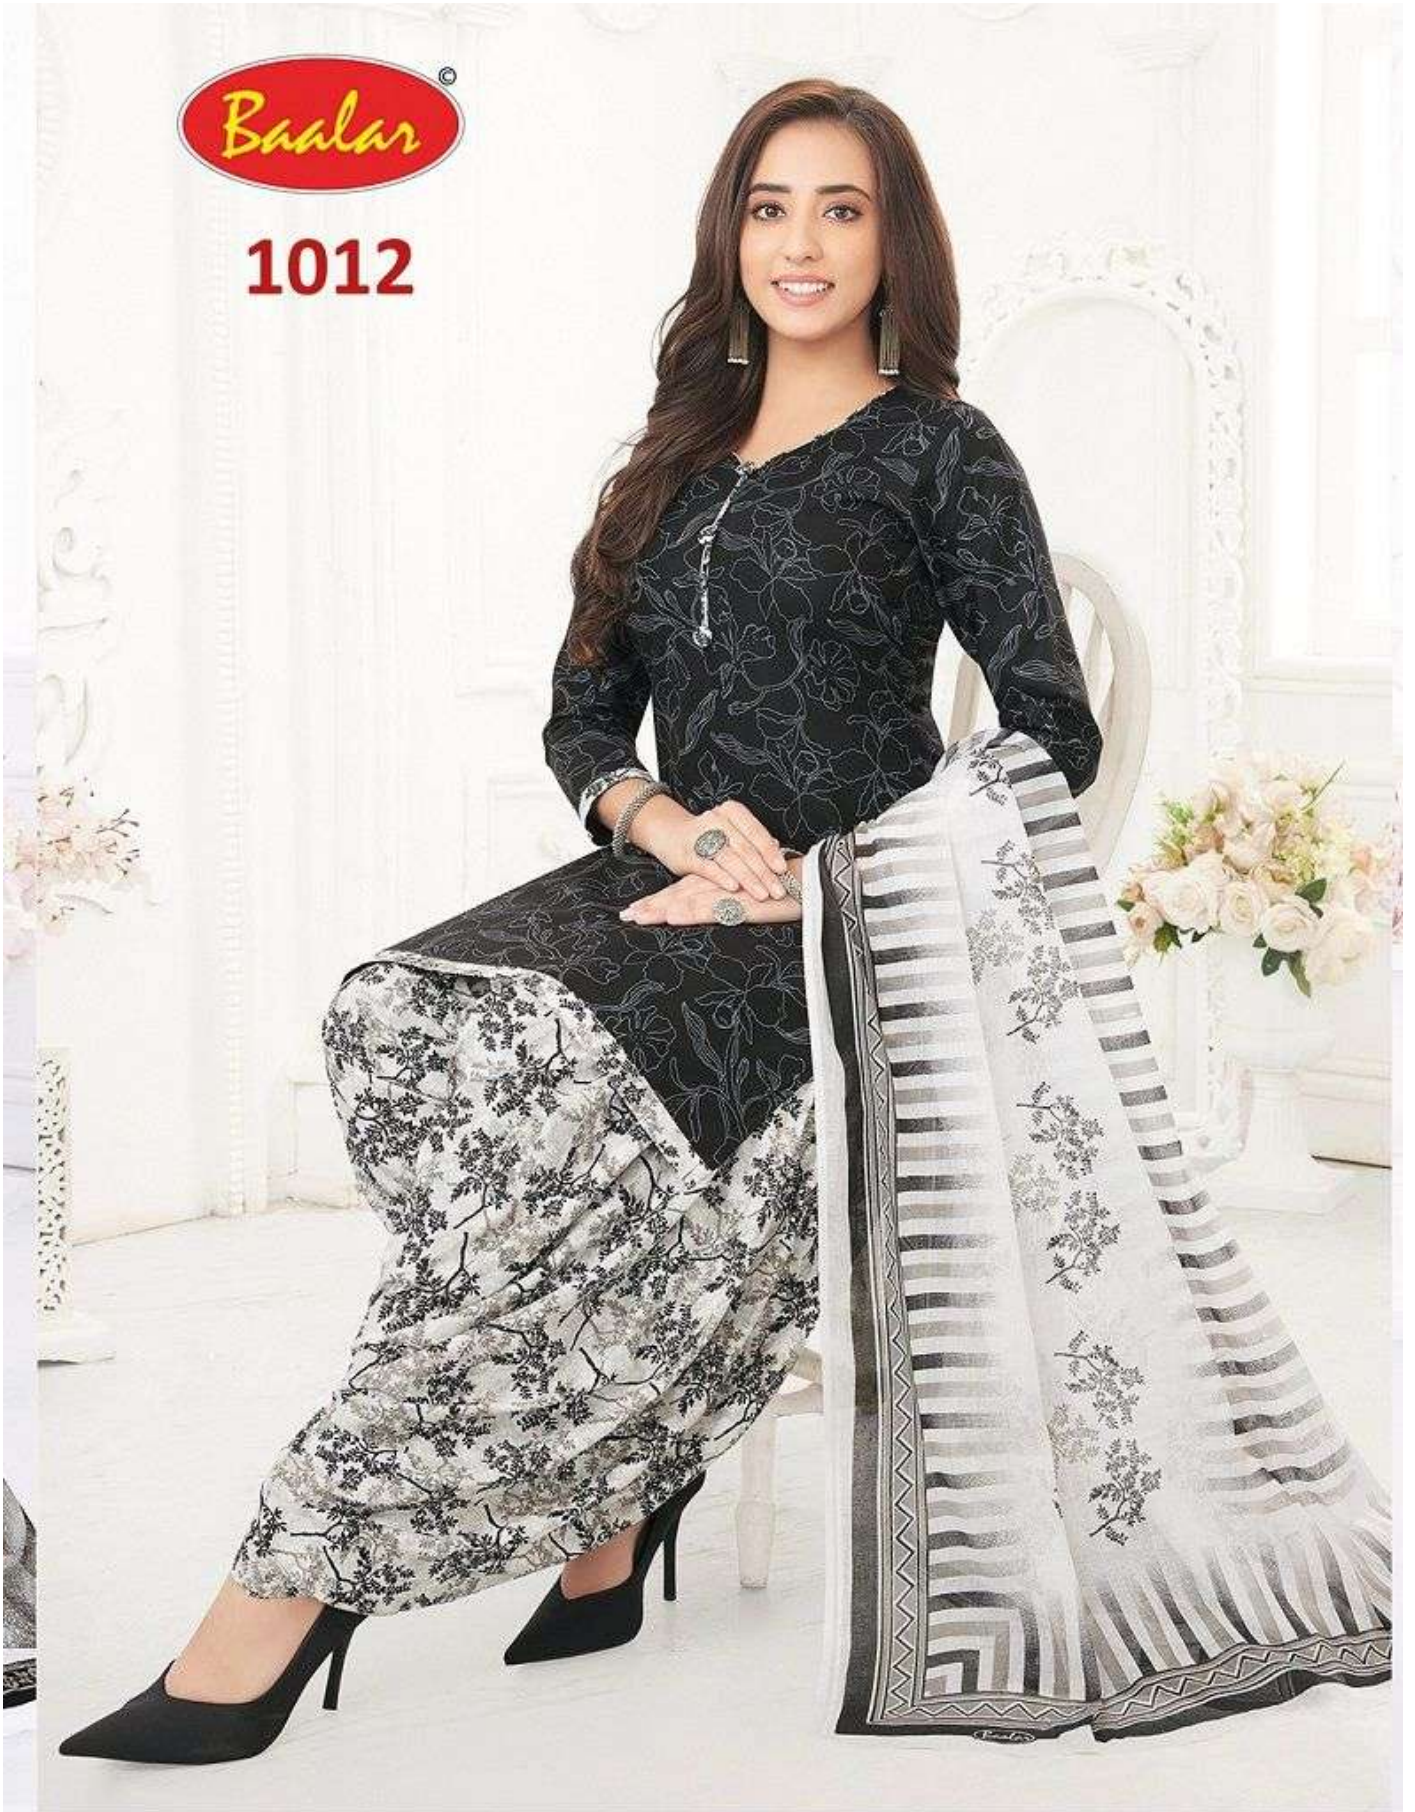

Baalar®

1010

baalar-black-and-white-vol-1-cotton-printed-dress-material

Baalar®

1010

baalar-black-and-white-vol-1-cotton-printed-dress-material

Baalar®

1012

baalar-black-and-white-vol-1-cotton-printed-dress-material

Baalar

colors

Patiala
(Black & White)

Baalar®

1010

baalar-black-and-white-vol-1-cotton-printed-dress-material

1011

baalar-black-and-white-vol-1-cotton-printed-dress-material

Baalar®

1009

baalar-black-and-white-vol-1-cotton-printed-dress-material

Baalar®

1008

baalar-black-and-white-vol-1-cotton-printed-dress-material

Baalar®

1013

baalar-black-and-white-vol-1-cotton-printed-dress-material

1008

1009

1010

1011

1012

1013