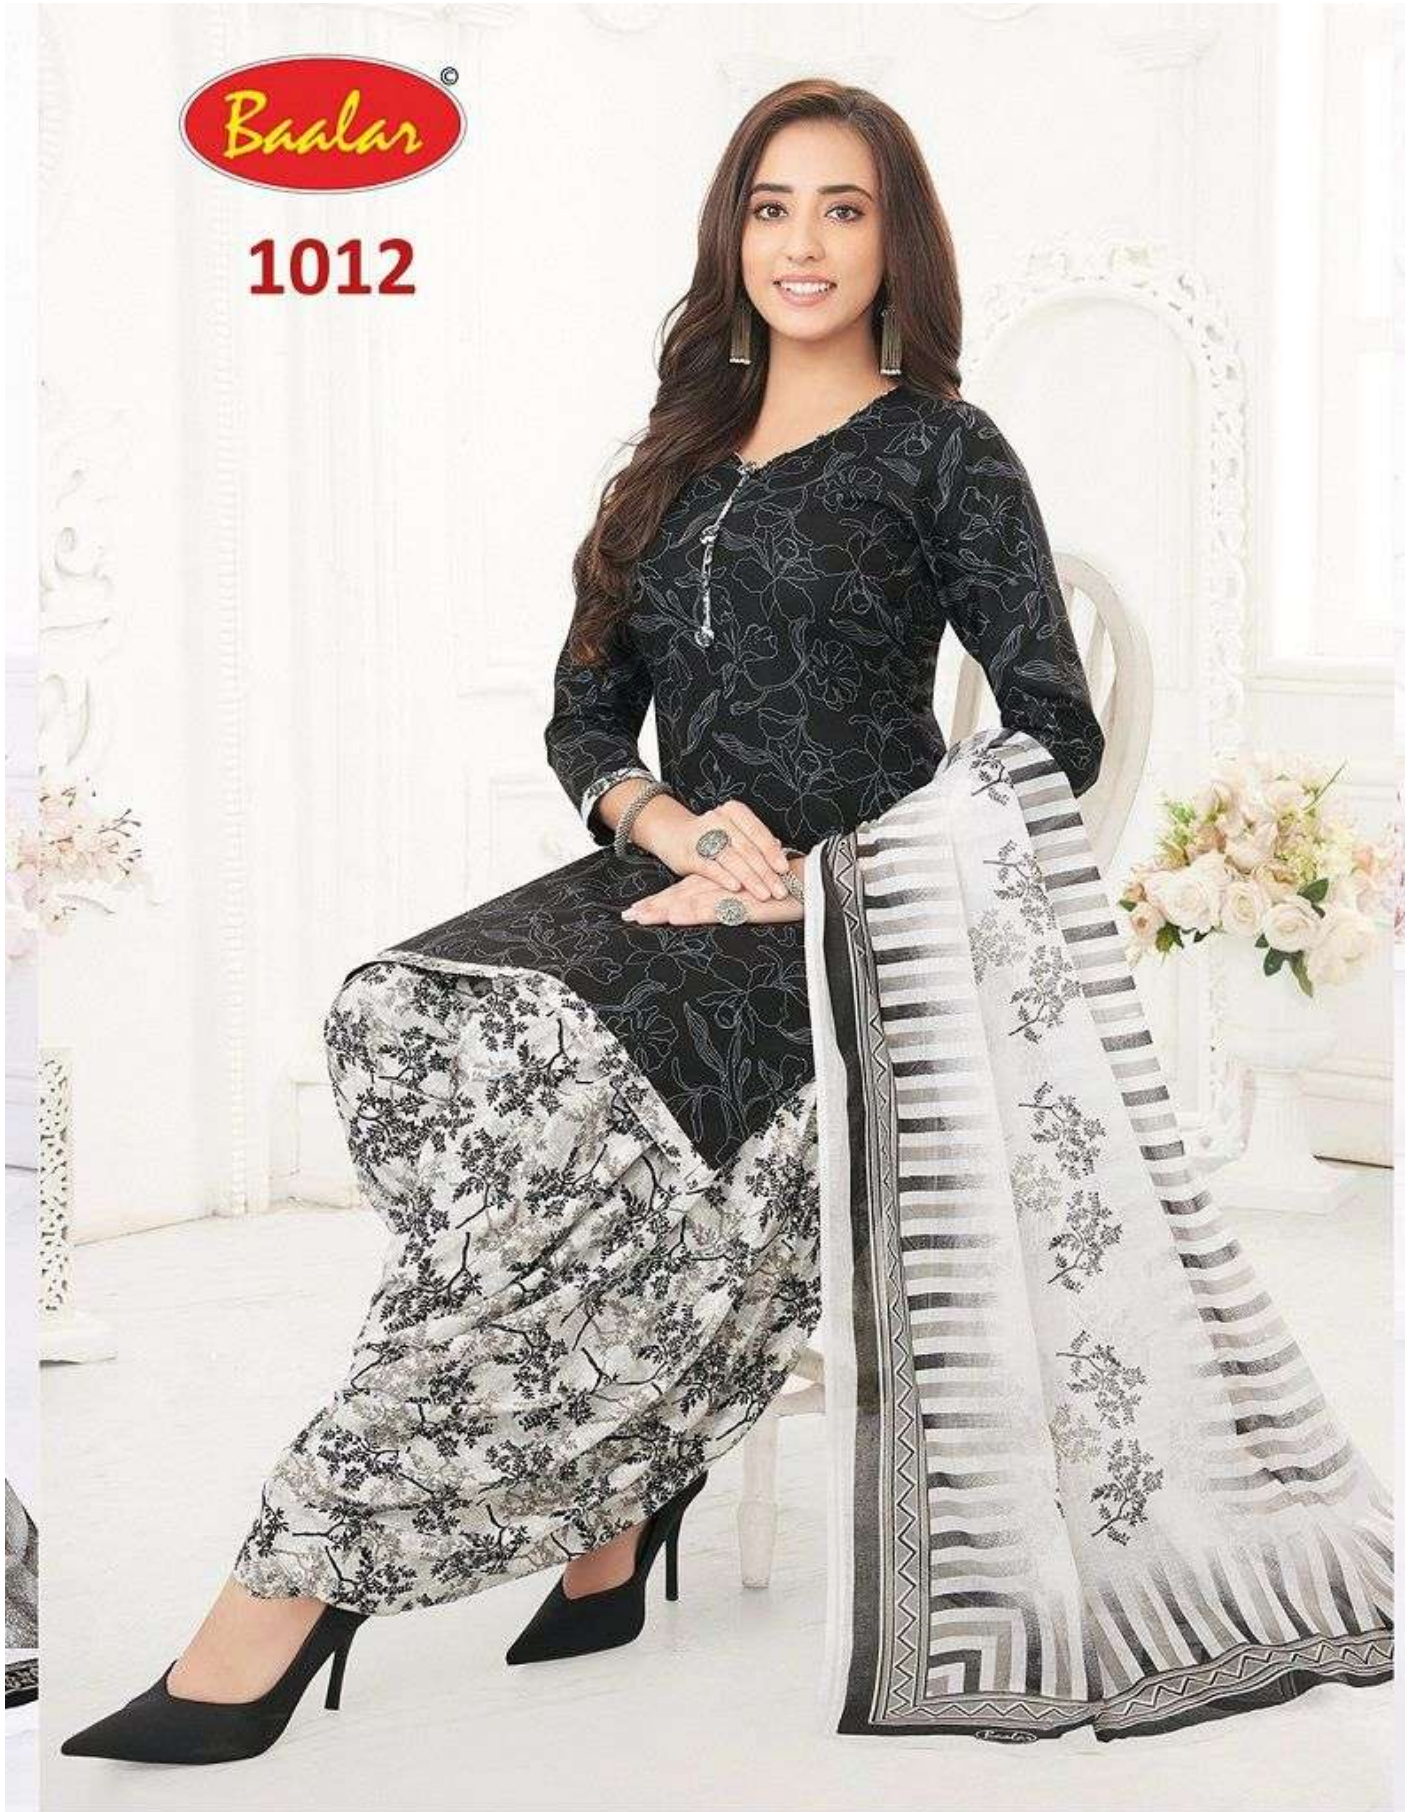

Baalar®

1010

baalar-black-and-white-vol-1-cotton-printed-dress-material

Baalar®

1010

baalar-black-and-white-vol-1-cotton-printed-dress-material

Baalar®

1012

baalar-black-and-white-vol-1-cotton-printed-dress-material

Baalar

colors

Patiala
(Black & White)

Baalar®

1010

baalar-black-and-white-vol-1-cotton-printed-dress-material

Baalar

1011

baalar-black-and-white-vol-1-cotton-printed-dress-material

Baalar®

1009

baalar-black-and-white-vol-1-cotton-printed-dress-material

Baalar®

1008

baalar-black-and-white-vol-1-cotton-printed-dress-material

Baalar[®]

1013

baalar-black-and-white-vol-1-cotton-printed-dress-material

1008

1009

1010

1011

1012