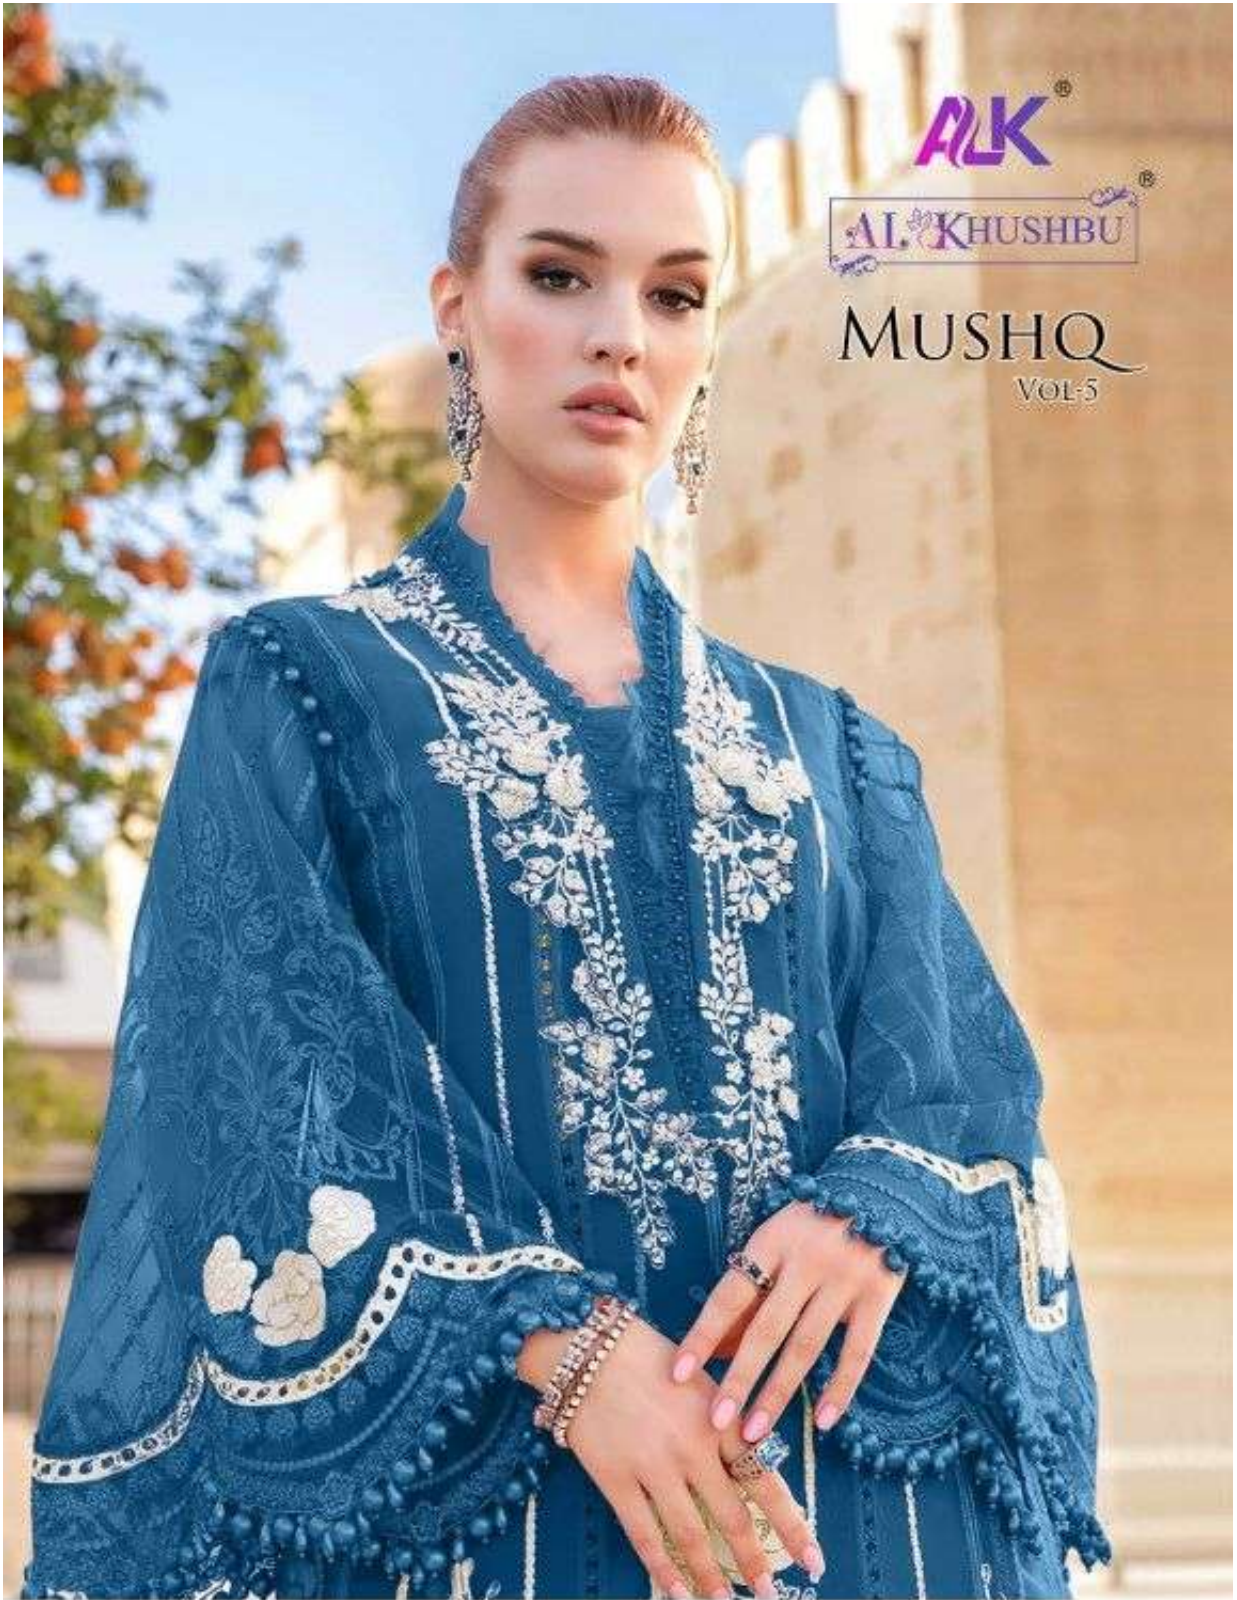

Cambric Cotton With
Heavy Embroidery Work

BOTTOM-INNER

Semi Lawn

DUPATTA

Butterfly Net with
Heavy Embroidery

al-khushbu-mushq-vol-5-cambric-pakistani-suit

ALK[®]
AL KHUSHBU[®]
MUSHQ
VOL-5

ALK D.No.5086-D

TOP

Cambric Cotton With
Heavy Embroidery Work

BOTTOM-INNER

Semi Lawn

DUPATTA

Butterfly Net with
Heavy Embroidery

al-khushbu-mushq-vol-5-cambric-pakistani-suit

ALK[®]