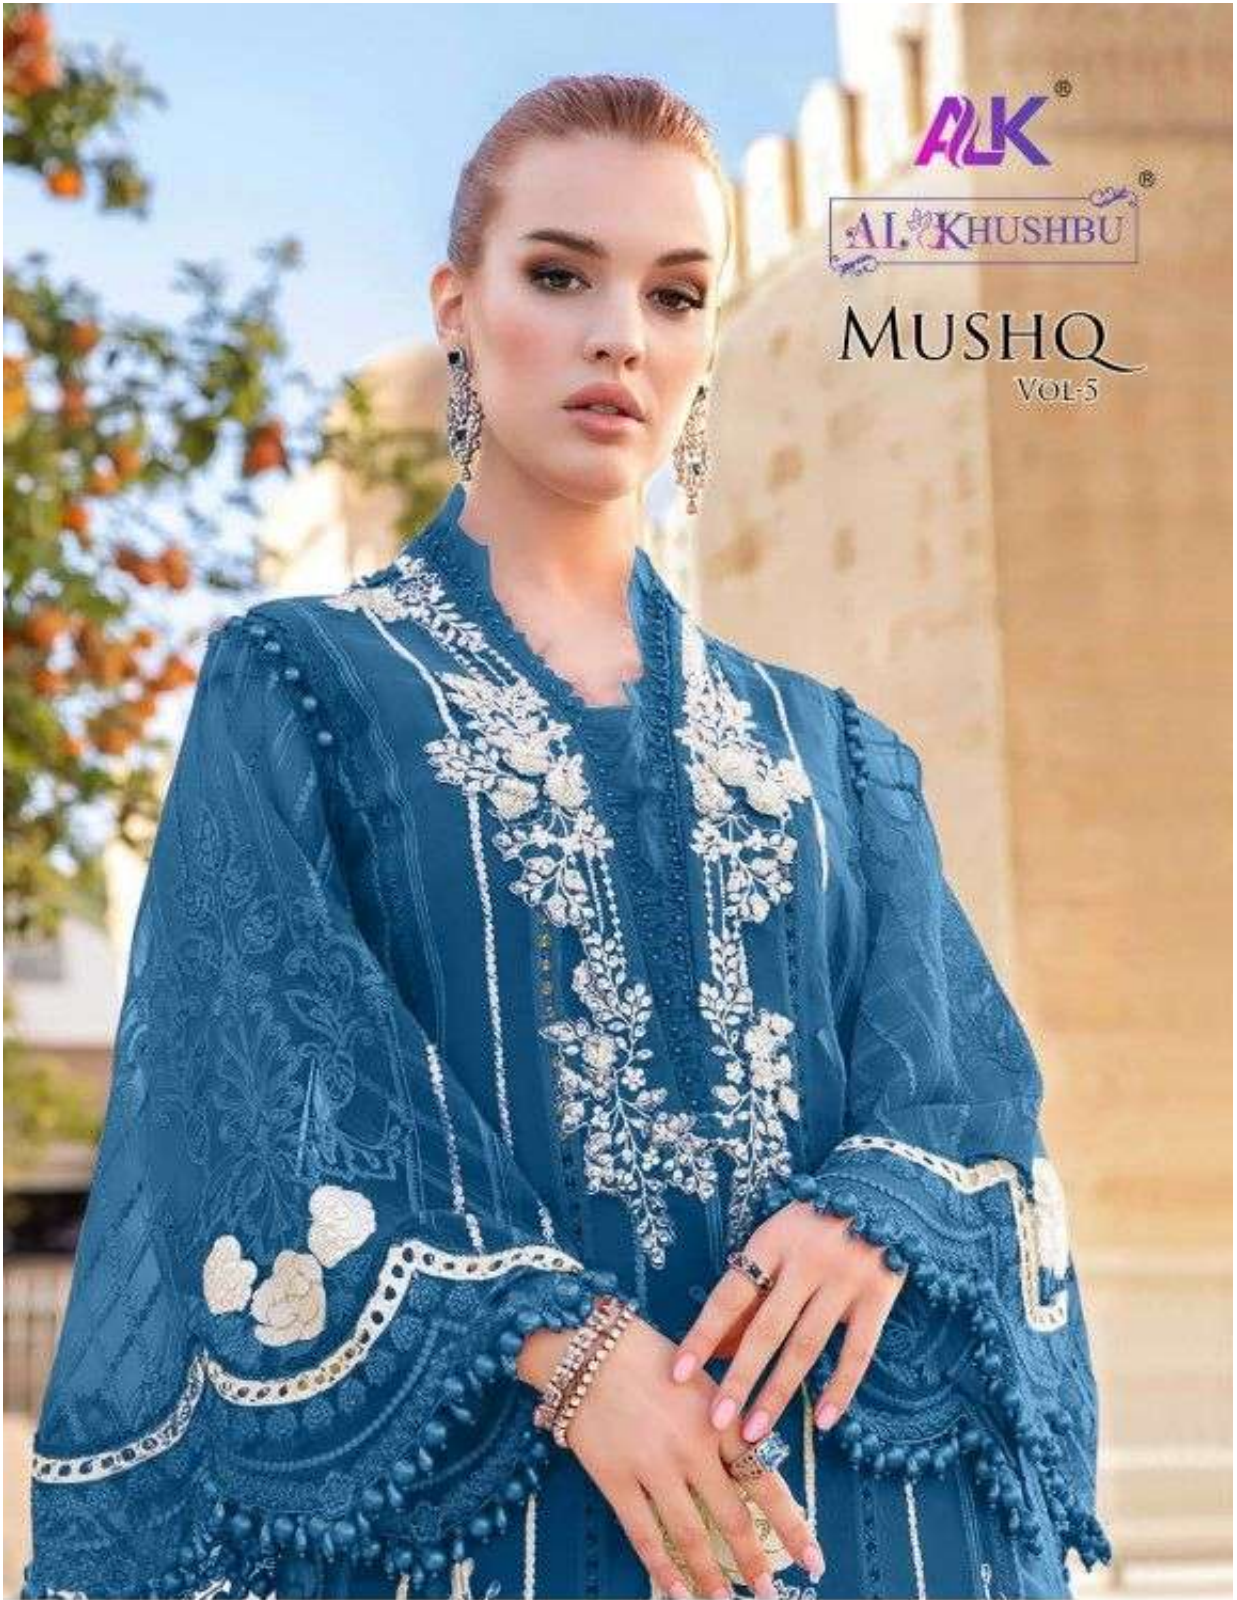

al-khushbu-mushq-vol-5-cambric-pakistani-suit

ALK®

AL KHUSHBU®

MUSHQ
VOL-5