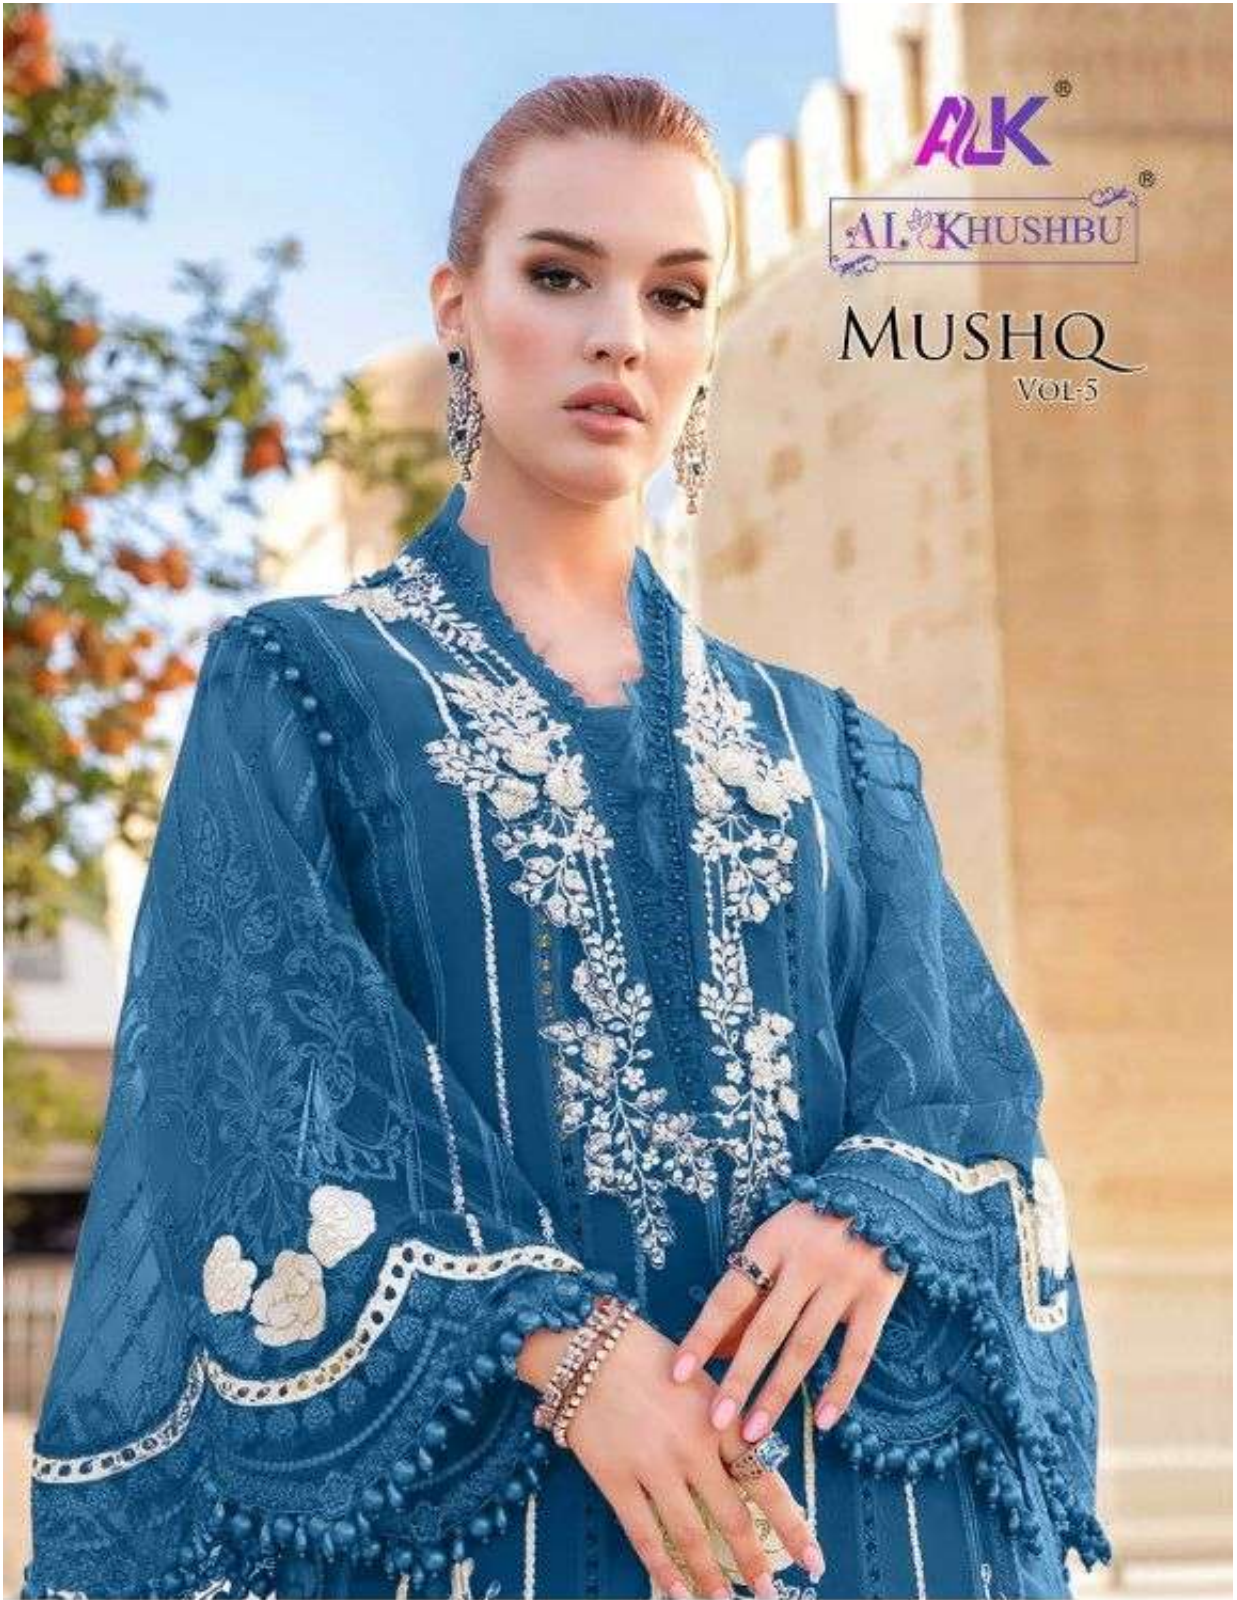

al-khushbu-mushq-vol-5-cambric-pakistani-suit

al-khushbu-mushq-vol-5-cambric-pakistani-suit

ALK[®]
AL KHUSHBU[®]
MUSHQ
VOL-5

ALK D.No.5086-B

TOP

Cambric Cotton With
Heavy Embroidery Work

BOTTOM-INNER

Semi Lawn

DUPATTA

Butterfly Net with
Heavy Embroidery

al-khushbu-mushq-vol-5-cambric-pakistani-suit

ALK[®]
AL KHUSHBU[®]
MUSHQ
VOL-5

ALK D.No.5086-D

TOP

Cambric Cotton With
Heavy Embroidery Work

BOTTOM-INNER

al-khushbu-mushq-vol-5-cambric-pakistani-suit

ALK[®]
AL KHUSHBU[®]
MUSHQ
VOL-5

ALK D.No.5086-A

TOP

Cambric Cotton With
Heavy Embroidery Work

BOTTOM-INNER

Semi Lawn

DUPATTA