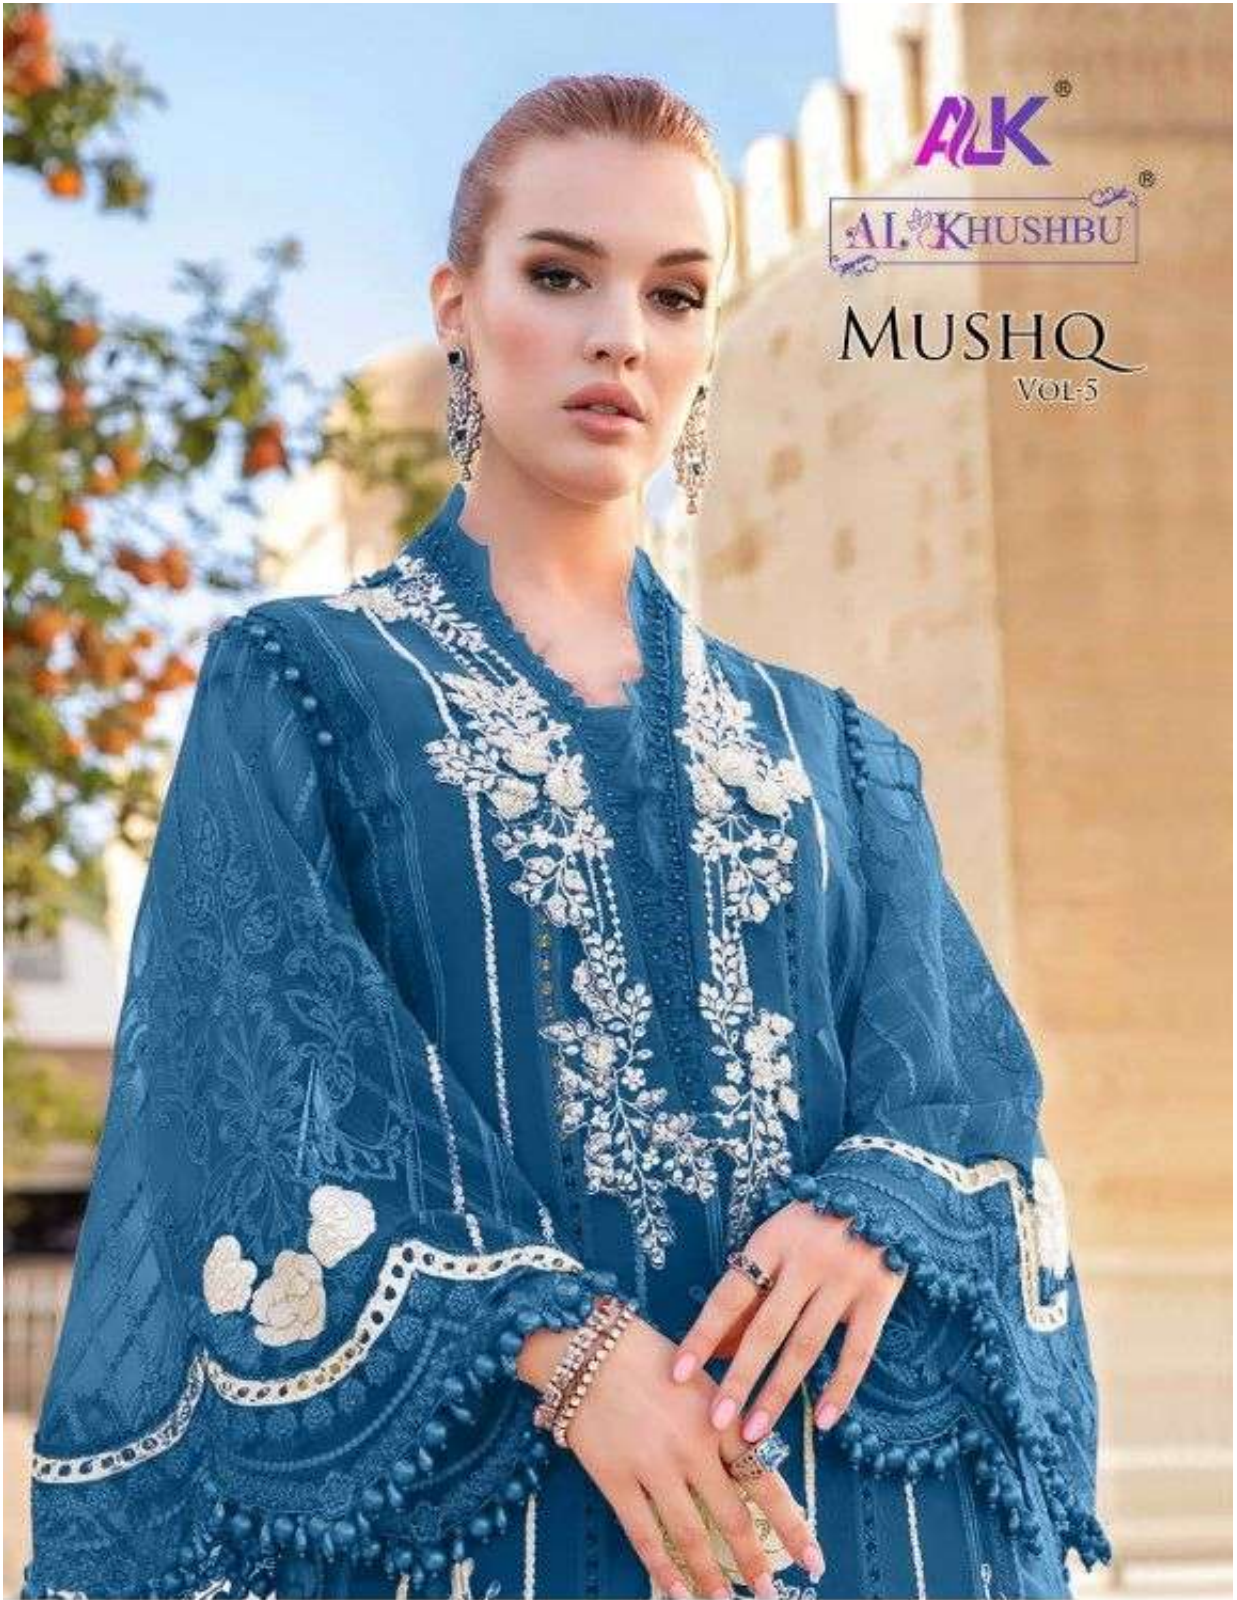

al-khushbu-mushq-vol-5-cambric-pakistani-suit

al-khushbu-mushq-vol-5-cambric-pakistani-suit

ALK[®]
AL KHUSHBU[®]
MUSHQ
VOL-5

ALK D.No.5086-B

TOP

Cambric Cotton With
Heavy Embroidery Work

BOTTOM-INNER

Semi Lawn

DUPATTA

Butterfly Net with
Heavy Embroidery

al-khushbu-mushq-vol-5-cambric-pakistani-suit

ALK[®]
AL KHUSHBU[®]
MUSHQ
VOL-5

ALK D.No.5086-D

TOP

Cambric Cotton With
Heavy Embroidery Work

BOTTOM-INNER

al-khushbu-mushq-vol-5-cambric-pakistani-suit

ALK[®]
AL KHUSHBU[®]
MUSHQ
VOL-5

ALK D.No.5086-C

TOP

Cambric Cotton With
Heavy Embroidery Work

BOTTOM-INNER

Semi Lawn

DUPATTA