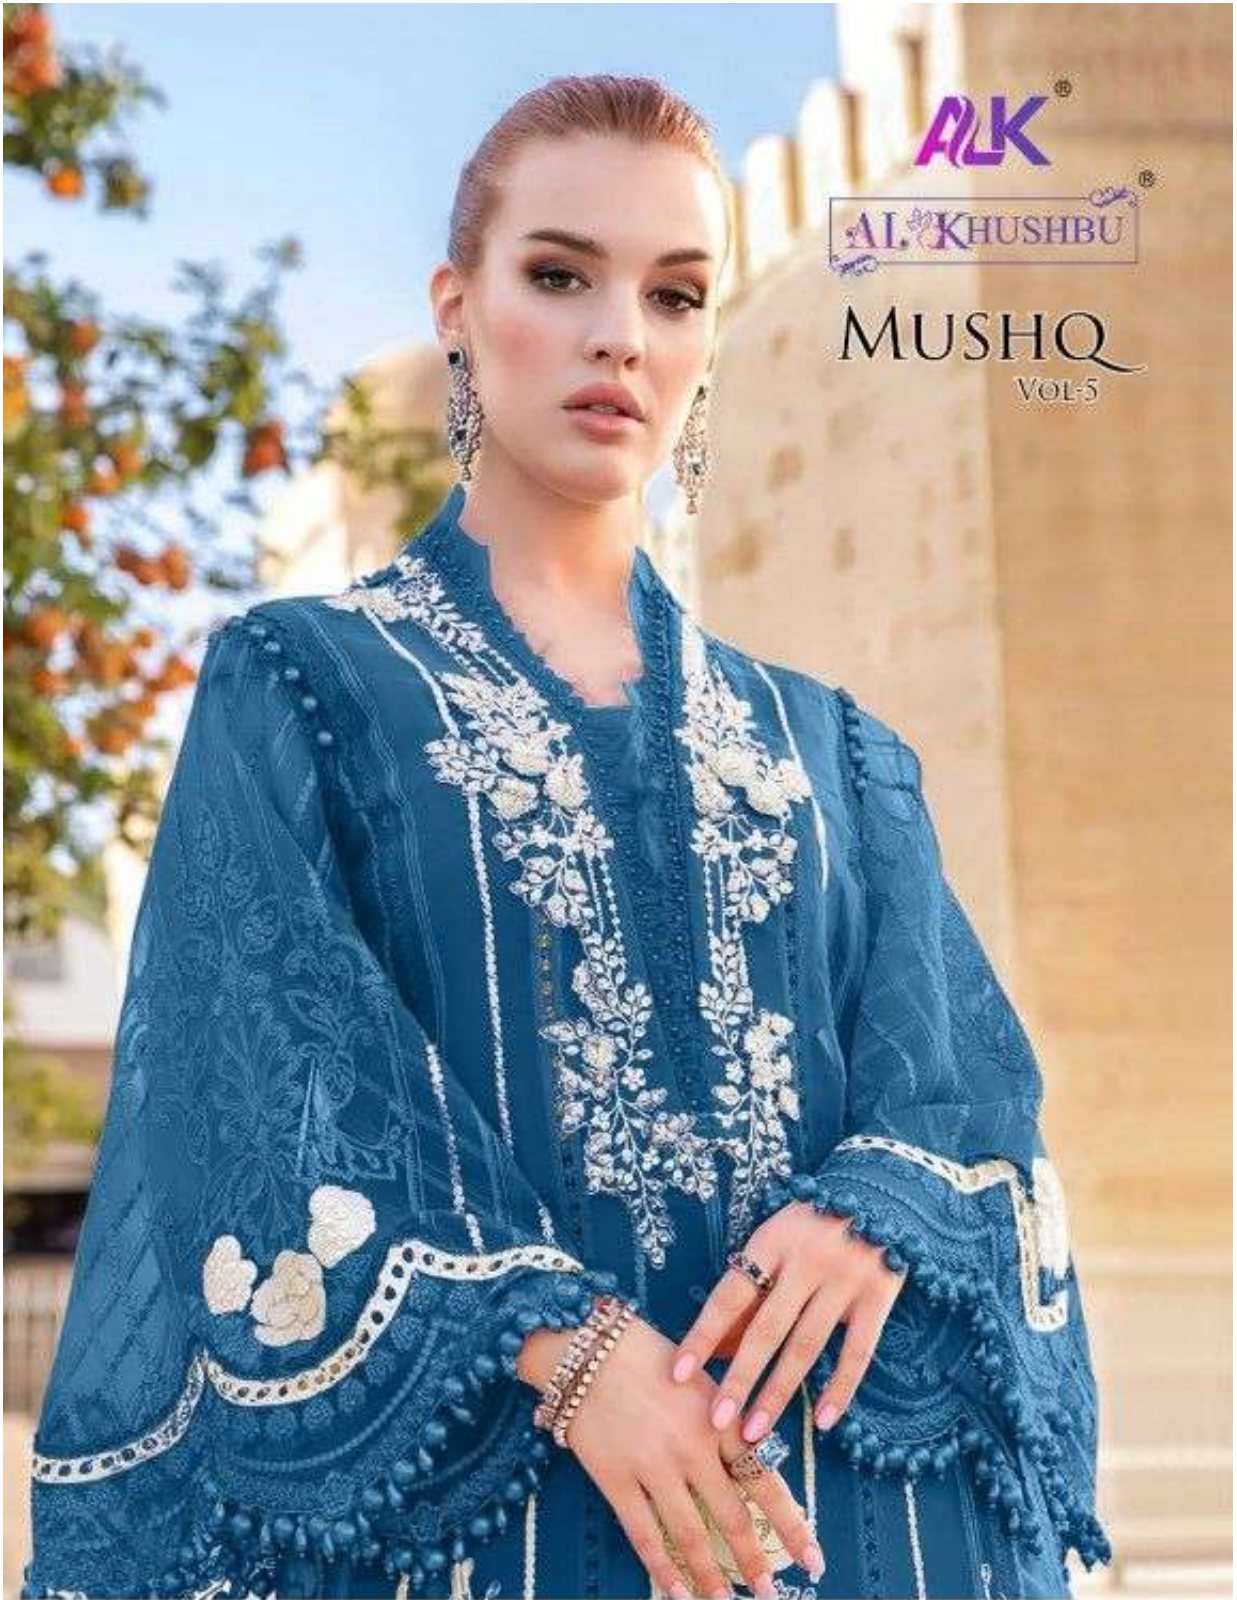

ALK[®]

AL KHUSHBU[®]

MUSHQ
VOL-5

al-khushbu-mushq-vol-5-cambic-pakistani-suit

al-khushbu-mushq-vol-5-cambric-pakistani-suit

ALK[®]
AL KHUSHBU[®]
MUSHQ
VOL-5

ALK D.No.5086-B

TOP

Cambric Cotton With
Heavy Embroidery Work

BOTTOM-INNER

Semi Lawn

DUPATTA

Butterfly Net with
Heavy Embroidery

al-khushbu-mushq-vol-5-cambric-pakistani-suit

ALK[®]
AL KHUSHBU[®]
MUSHQ
VOL-5

ALK D.No.5086-D

TOP

Cambric Cotton With
Heavy Embroidery Work

BOTTOM-INNER

Semi Lawn

DUPATTA

Butterfly Net with
Heavy Embroidery

al-khushbu-mushq-vol-5-cambric-pakistani-suit

ALK[®]