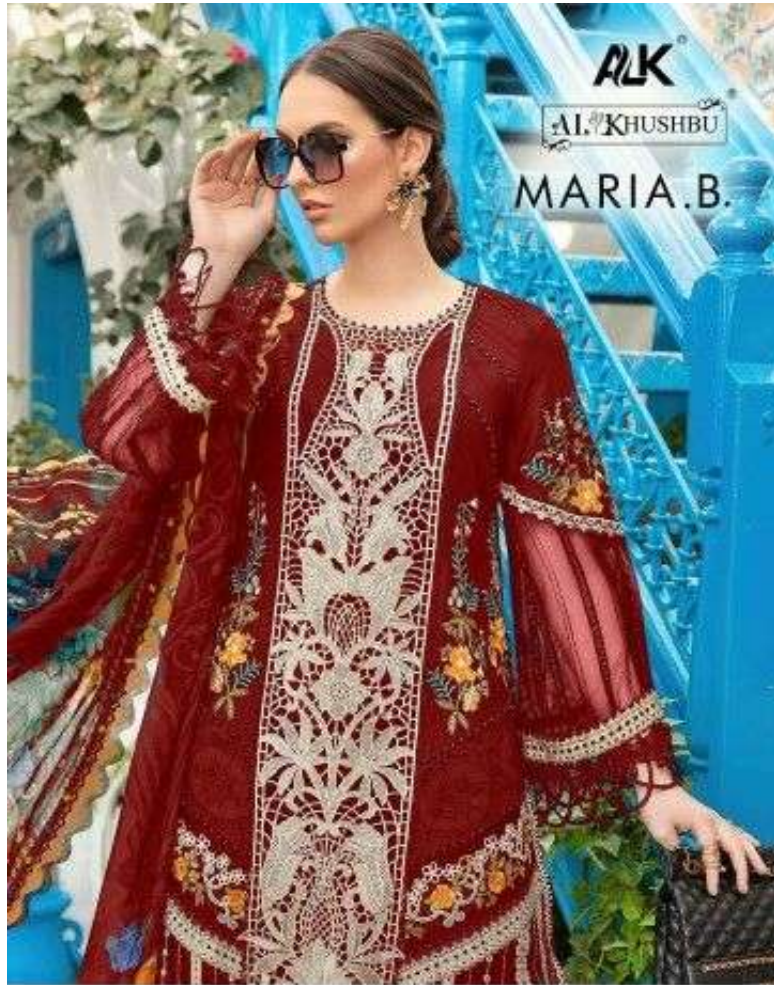

al-khushbu-maria-b-salwar-suit-5090