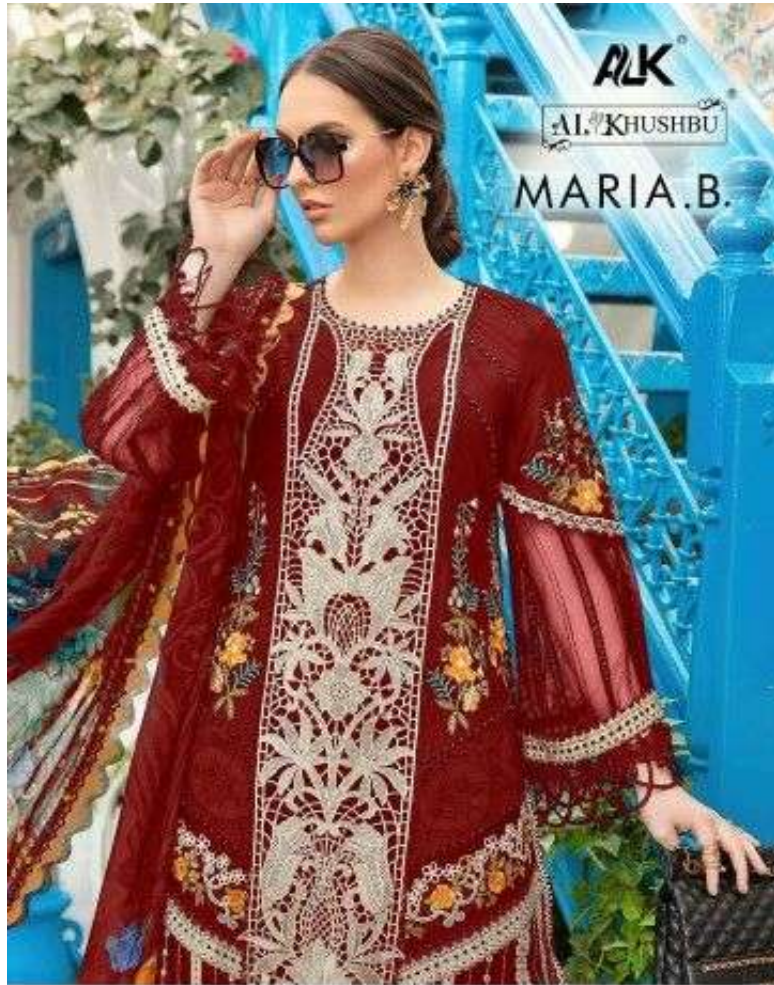

al-khushbu-maria-b-salwar-suit-5090

ALK
AL KHUSHBU

MARIA.B.

ALK D.No.5090-A

TOP

Cambic Cotton With
Heavy Embroidery Work

BOTTOM-INNER

Semi Lawn

TOP

Cambic Cotton With
Heavy Embroidery Work

BOTTOM-INNER

Semi Lawn

DUPATTA

Tubby Silk with Print

al-khushbu-maria-b-salwar-suit-5090

al-khushbu-maria-b-salwar-suit-5090