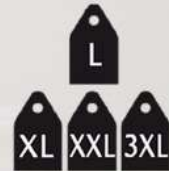

Cotton T-SHIRT

Style Code-2025

Side Cut

Cotton T-SHIRT

Style Code-2025

Side Cut

Cotton T-SHIRT

Style Code-2025

Side Cut

Cotton T-SHIRT

Style Code-2025

Side Cut

Cotton T-SHIRT

Style Code-2025

Side Cut

L  
XL XXL 3XL

Cotton T-SHIRT  
Style Code-2025  
Side Cut

*Don't Wake up  
Sleep Walk*

**Cotton T-SHIRT**

Style Code-2025

**Side Cut**

Cotton T-SHIRT

Style Code-2025

Side Cut