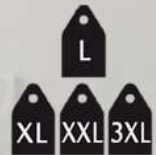

Cotton T-SHIRT

Style Code-2025

Side Cut

Cotton T-SHIRT

Style Code-2025

Side Cut

Cotton T-SHIRT

Style Code-2025

Side Cut

Cotton T-SHIRT

Style Code-2025

Side Cut

Cotton T-SHIRT

Style Code-2025

Side Cut

L
XL XXL 3XL