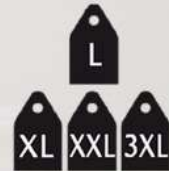

Cotton T-SHIRT

Style Code-2025

Side Cut

Cotton T-SHIRT

Style Code-2025

Side Cut

Cotton T-SHIRT

Style Code-2025

Side Cut

Cotton T-SHIRT

Style Code-2025

Side Cut

Cotton T-SHIRT
Style Code-2025
Side Cut

L
XL XXL 3XL

Cotton T-SHIRT
Style Code-2025
Side Cut

*Don't Wake up
Sleep Walk*