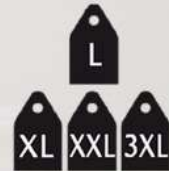

Cotton T-SHIRT

Style Code-2025

Side Cut

Cotton T-SHIRT

Style Code-2025

Side Cut

Cotton T-SHIRT

Style Code-2025

Side Cut

Cotton T-SHIRT

Style Code-2025

Side Cut

Cotton T-SHIRT

Style Code-2025

Side Cut

L
XL XXL 3XL

Cotton T-SHIRT
Style Code-2025
Side Cut

*Don't Wake up
Sleep Walk*

Cotton T-SHIRT

Style Code-2025

Side Cut

Cotton T-SHIRT

Style Code-2025

Side Cut