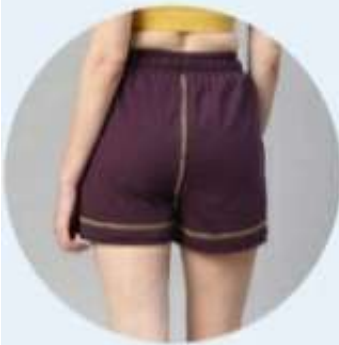

MID RISE CLASSIC SHORTS

Wine

shebrandofficial

shebrandofficial