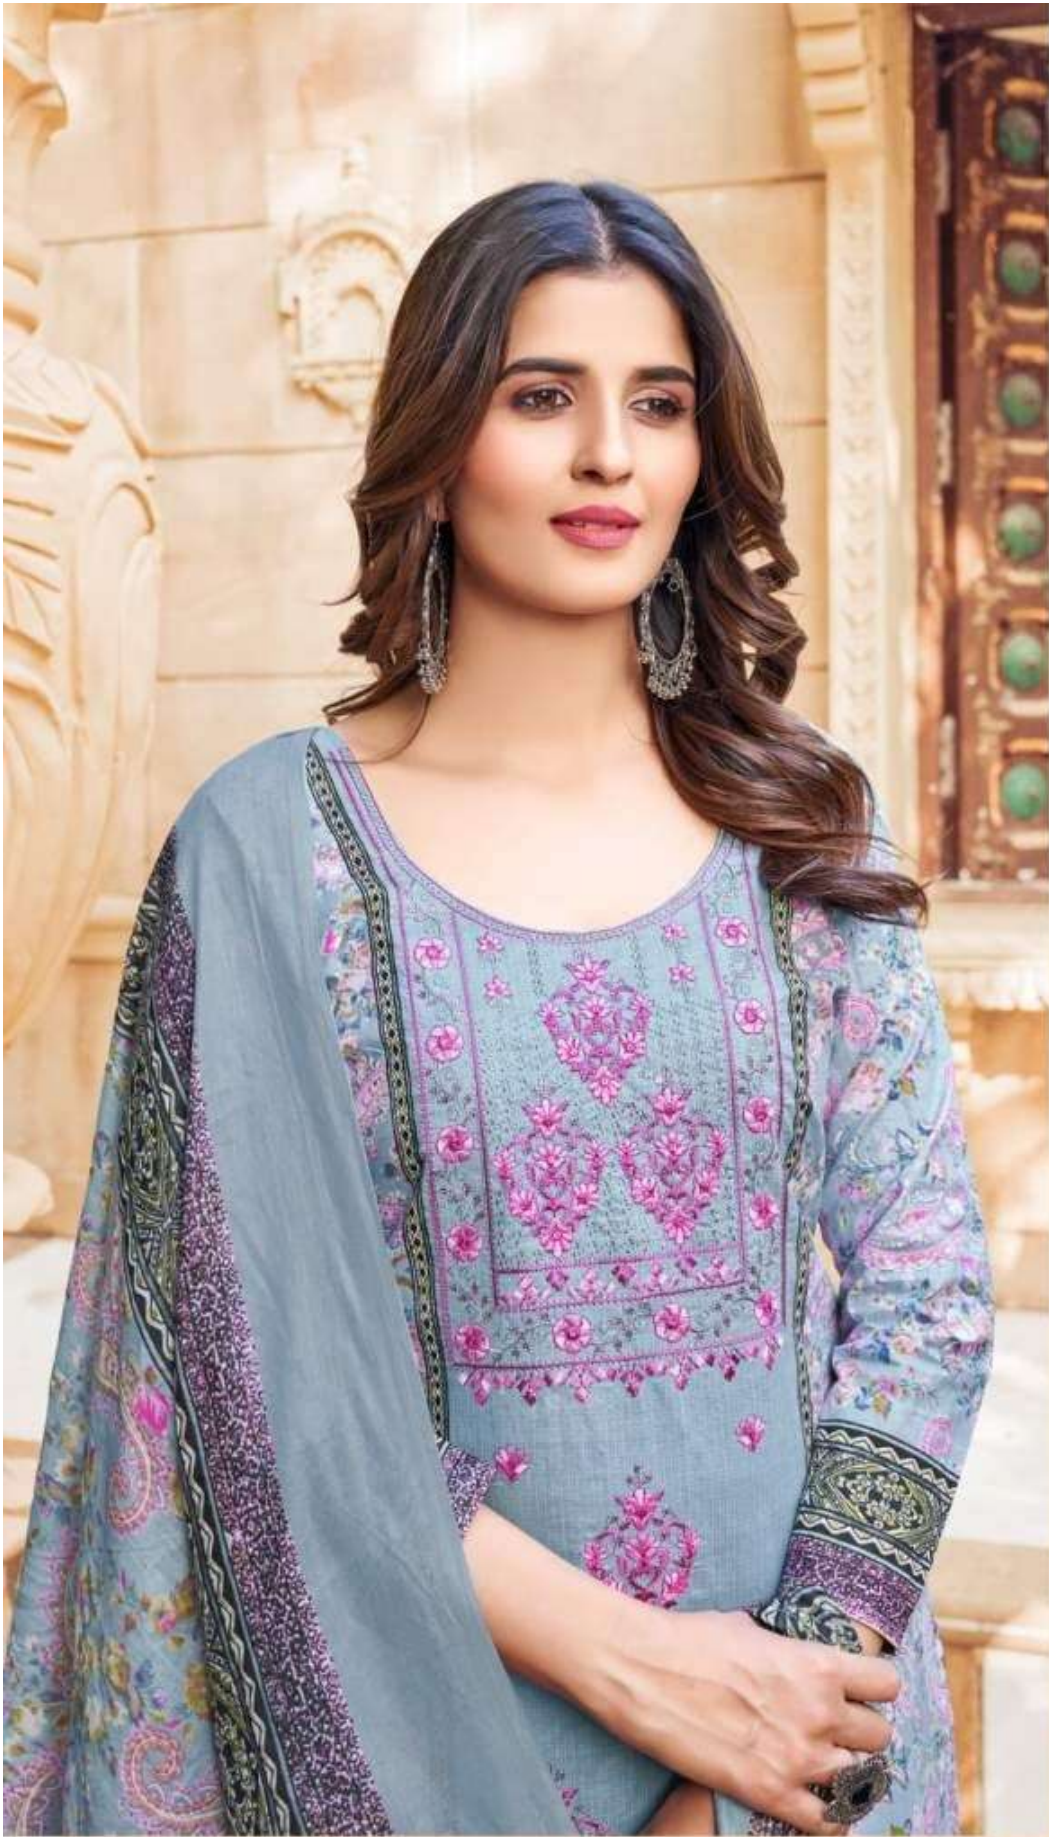

 **Gull Ahmed** ORIGINAL LAWNTM
LAWN COLLECTION

Bin Saeed
Embroidered Collection

Vol.3

 **Gull Ahmed** ORIGINAL LAWNTM
LAWN COLLECTION

Bin Saeed
Embroidered Collection

Vol.3

Gull Ahmed ORIGINAL LAWN
LAWN COLLECTION

BRIGHT HUES & LUSTROUS TEXTURES GIVE
YOU A NEW MAKEOVER THIS SEASON.

3004

THE GLANCE IS SUFFICIENT BEHOLD WITH ATTENTION ALL THE BEAUTIFUL DETAILS FOR YOUR SPECIAL MOMENT.

Arzoo

~ 3001

Gull Ahmed ORIGINAL LAWN
LAWN COLLECTION

gull-a-ahmed-bin-saeed-vol-3-cotton-dress-material

Gull Ahmed ORIGINAL LAWN
LAWN COLLECTION

gull-a-ahmed-bin-saeed-vol-3-cotton-dress-material

elegance

CLASSIC STYLES WITH LUXURIOUS SOFT FABRICS
ARE HIGHLIGHTED BY REFINED AND FEMINE DETAILS.