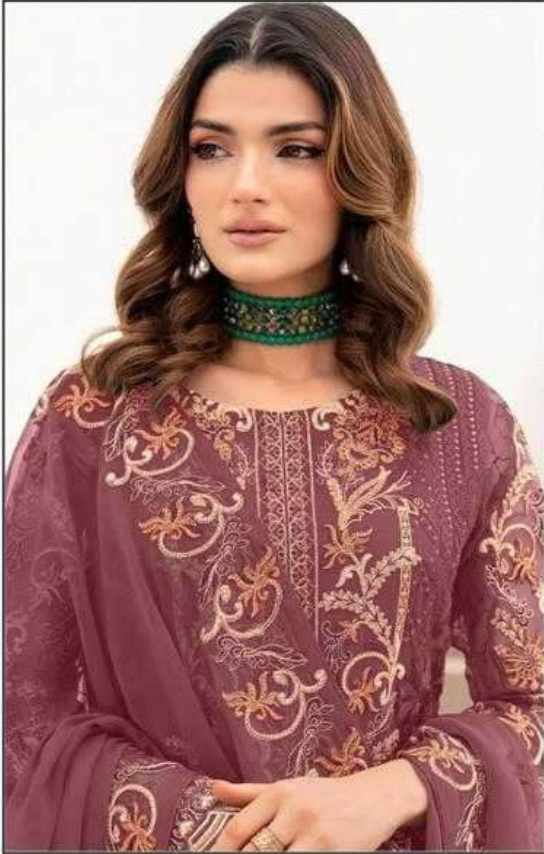

ALK®

AL KHUSHBU®

AADILA

VOL-2

ALK D.No.5056-H

TOP

FOX GEORGETTE
WITH EMBROIDERY

BOTTOM-INNER

DULL SANTOON

DUPATTA

NAZMIN
WITH EMBROIDERY