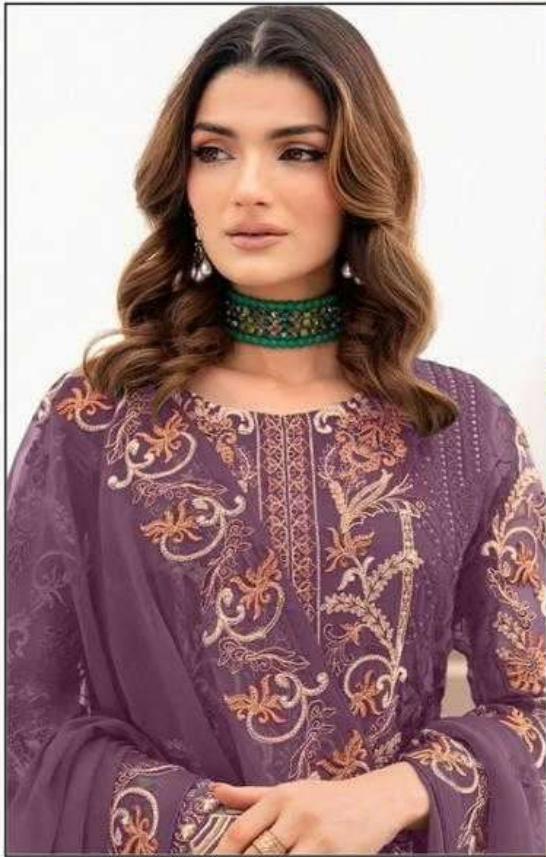

ALK[®]

AL KHUSHBU[®]

AADILA

VOL-2

ALK
AL KHUSHBU

AADILA VOL-2

TOP FOX GEORGETTE
WITH EMBROIDERY
BOTTOM-INNER DULL SANTOON
NAZMIN
DUPATTA WITH EMBROIDERY

ALK-5056-E

TOP

FOX GEORGETTE
WITH EMBROIDERY

BOTTOM-INNER

DULL SANTOON

DUPATTA

NAZMIN
WITH EMBROIDERY

ALK[®]

AL KHUSHBU[®]

AADILA

VOL-2

ALK D.No.5056-E

TOP

FOX GEORGETTE
WITH EMBROIDERY

BOTTOM-INNER

DULL SANTOON

DUPATTA

NAZMIN
WITH EMBROIDERY

ALK[®]

AL KHUSHBU[®]

AADILA

VOL-2

ALK D.No.5056-F

TOP

FOX GEORGETTE
WITH EMBROIDERY