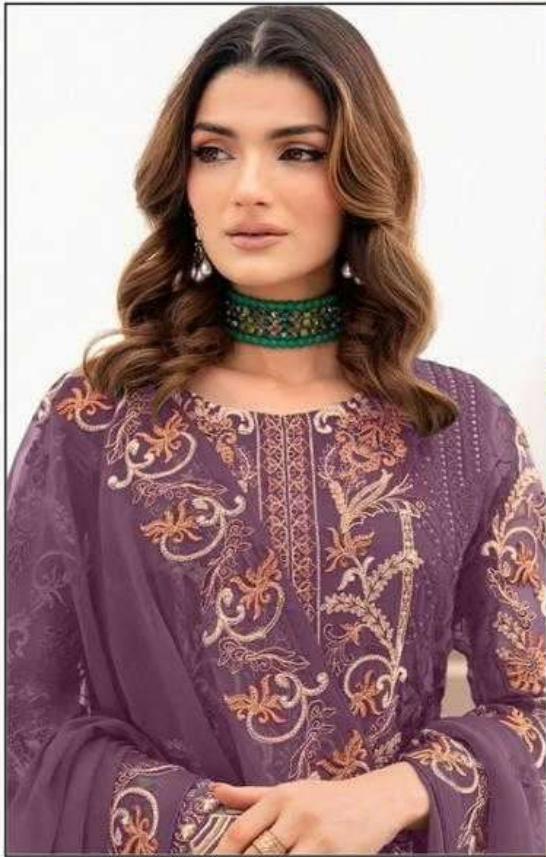

ALK[®]

AL KHUSHBU[®]

AADILA

VOL-2

ALK
AL KHUSHBU

AADILA
VOL-2

TOP FOX GEORGETTE
WITH EMBROIDERY
BOTTOM-INNER DULL SANTOON
NAZMIN
DUPATTA WITH EMBROIDERY

ALK-5056-E

TOP

FOX GEORGETTE
WITH EMBROIDERY

BOTTOM-INNER

DULL SANTOON

DUPATTA

NAZMIN
WITH EMBROIDERY

ALK[®]

AL KHUSHBU[®]

AADILA

VOL-2

ALK D.No.5056-E

TOP

FOX GEORGETTE
WITH EMBROIDERY

BOTTOM-INNER

DULL SANTOON

DUPATTA

NAZMIN
WITH EMBROIDERY

ALK[®]

AL KHUSHBU[®]

AADILA

VOL-2

ALK D.No.5056-F

TOP

FOX GEORGETTE
WITH EMBROIDERY