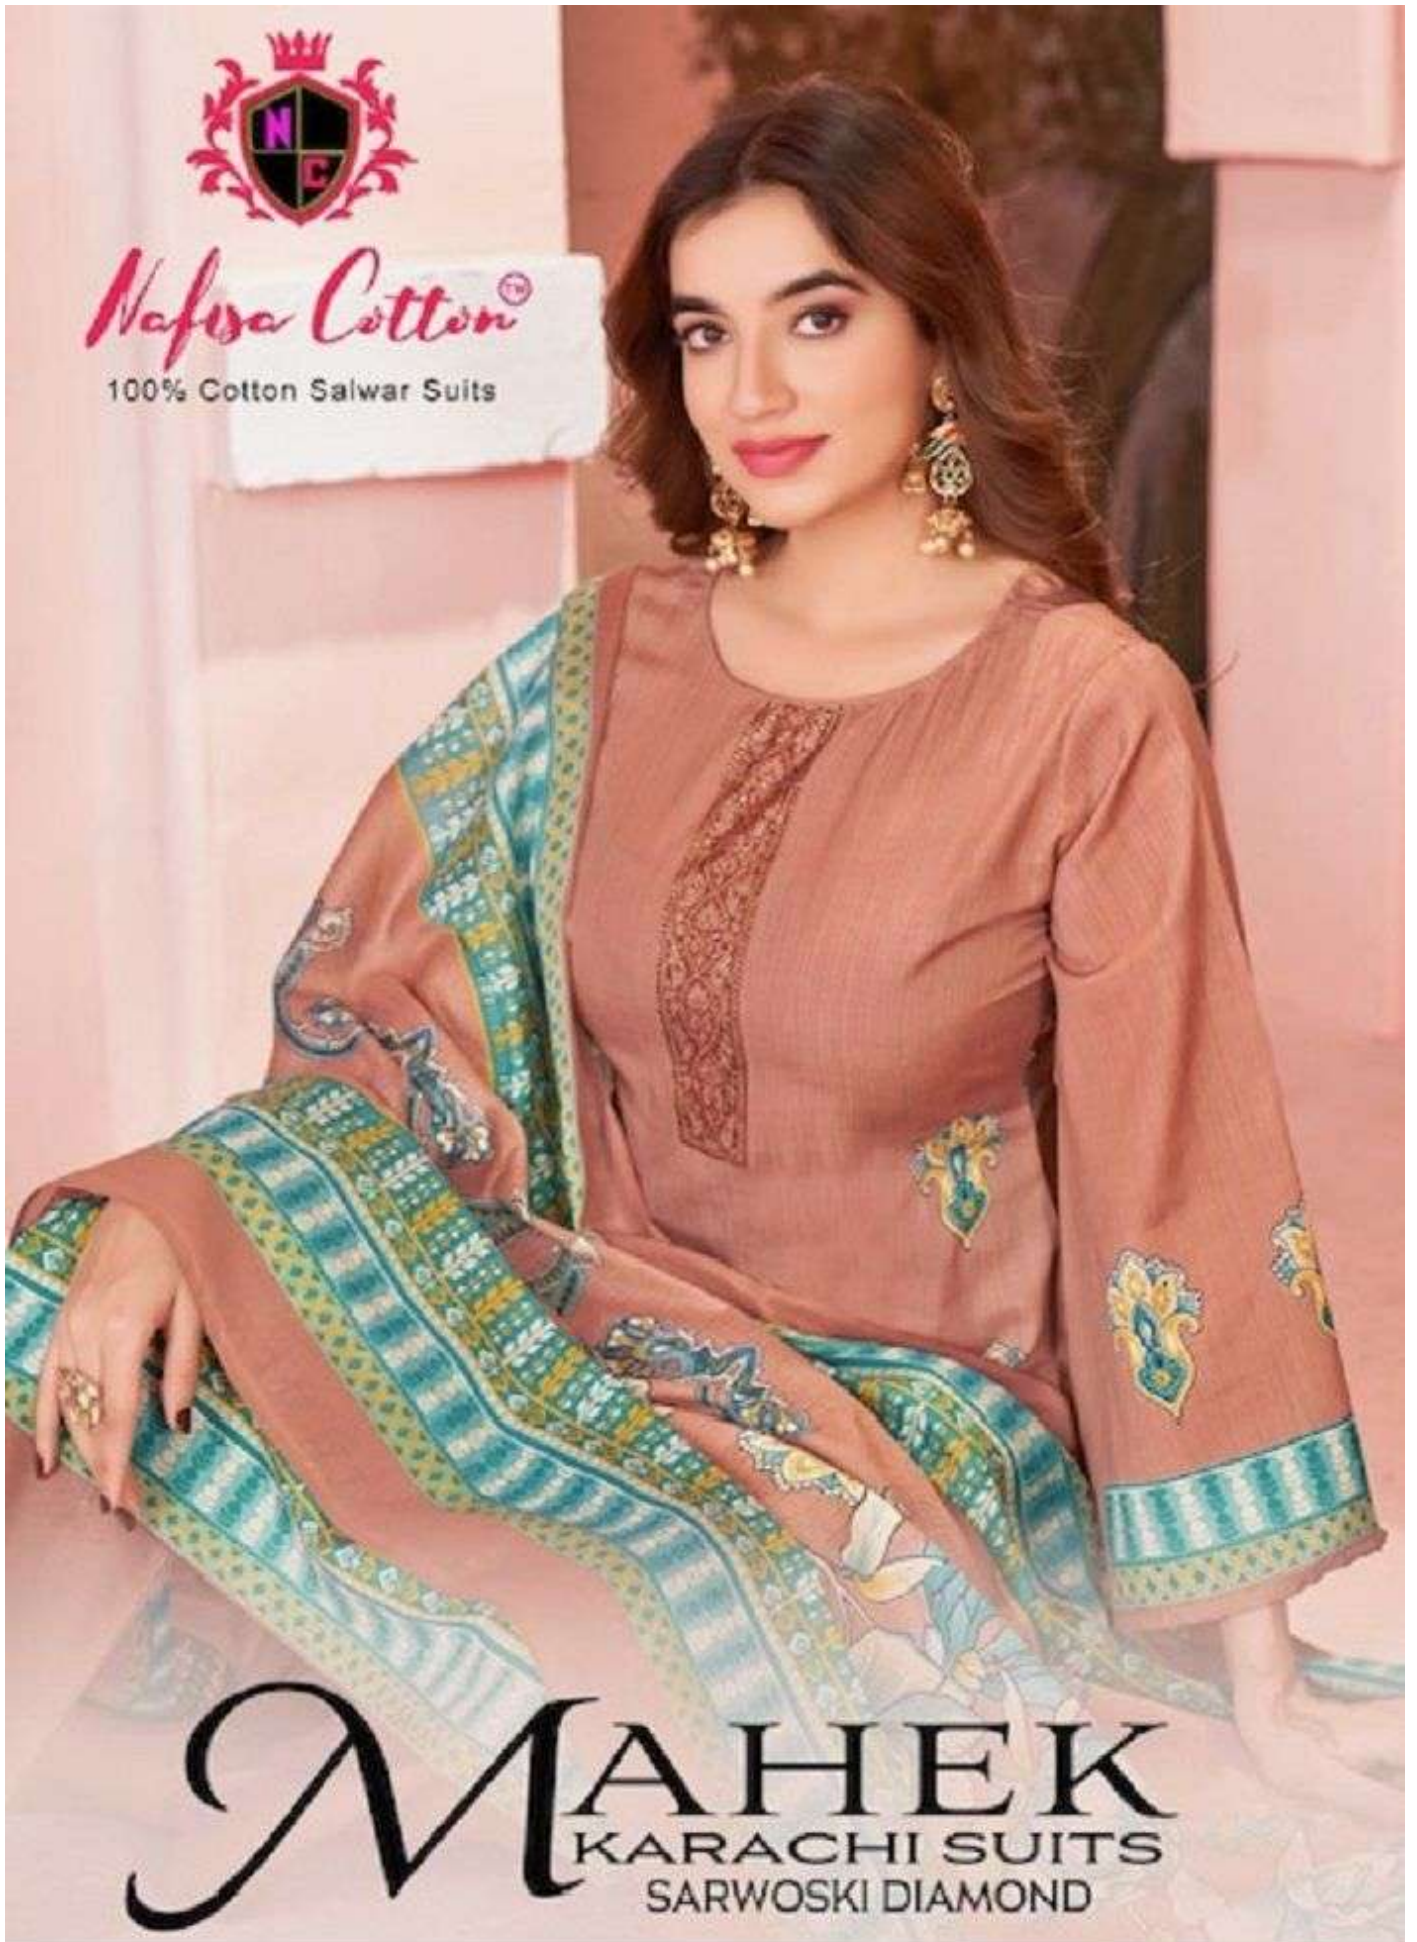

*Nafisa Cotton*®

100% Cotton Salwar Suits

**MAHEK**  
KARACHI SUITS  
SARWOSKI DIAMOND

*Nafisa Cotton*<sup>TM</sup>

100% Cotton Salwar Suits

 D.No.1001

nafisa-mahek-vol-1-soft-cotton-dress-material

*Nafise Cotton*<sup>TM</sup>

100% Cotton Salwar Suits

 D.No.1003

nafisa-mahek-vol-1-soft-cotton-dress-material

nafisa-mahek-vol-1-soft-cotton-dress-material

*Nafisa Cotton*®

100% Cotton Salwar Suits

**MAHEK**  
KARACHI SUITS  
SARWOSKI DIAMOND