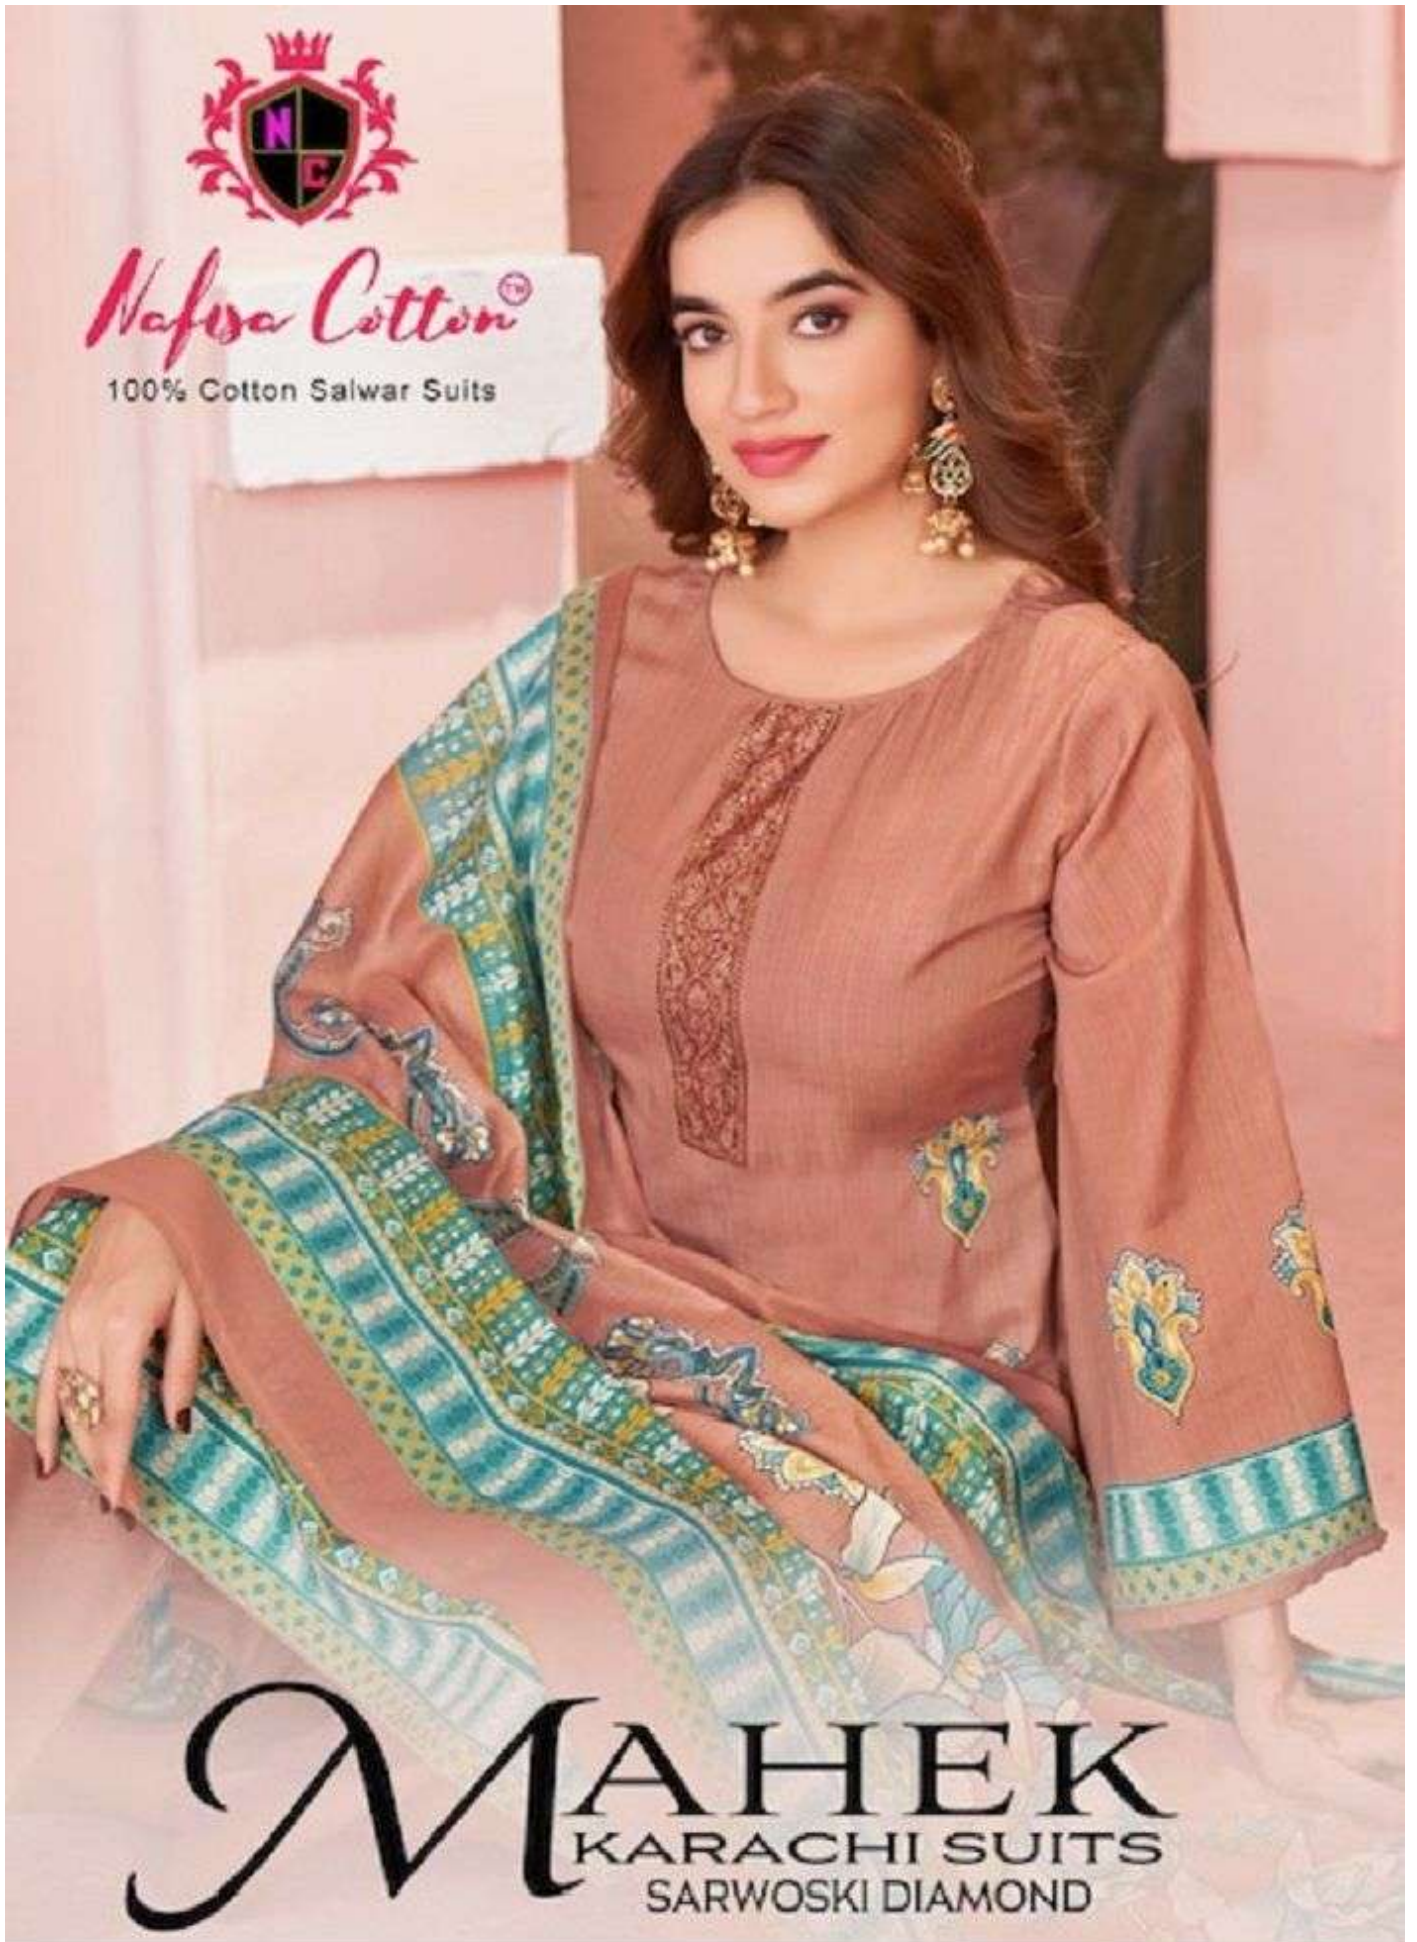

Nafisa Cotton®

100% Cotton Salwar Suits

MAHEK
KARACHI SUITS
SARWOSKI DIAMOND

*Nafisa Cotton*TM

100% Cotton Salwar Suits

 D.No.1001

nafisa-mahek-vol-1-soft-cotton-dress-material

Nafise Cotton[®]
100% Cotton Salwar Suits

 D.No.1003

nafisa-mahek-vol-1-soft-cotton-dress-material

nafisa-mahek-vol-1-soft-cotton-dress-material

Nafisa Cotton®

100% Cotton Salwar Suits

MAHEK
KARACHI SUITS
SARWOSKI DIAMOND

Nafisa Cotton®

100% Cotton Salwar Suits