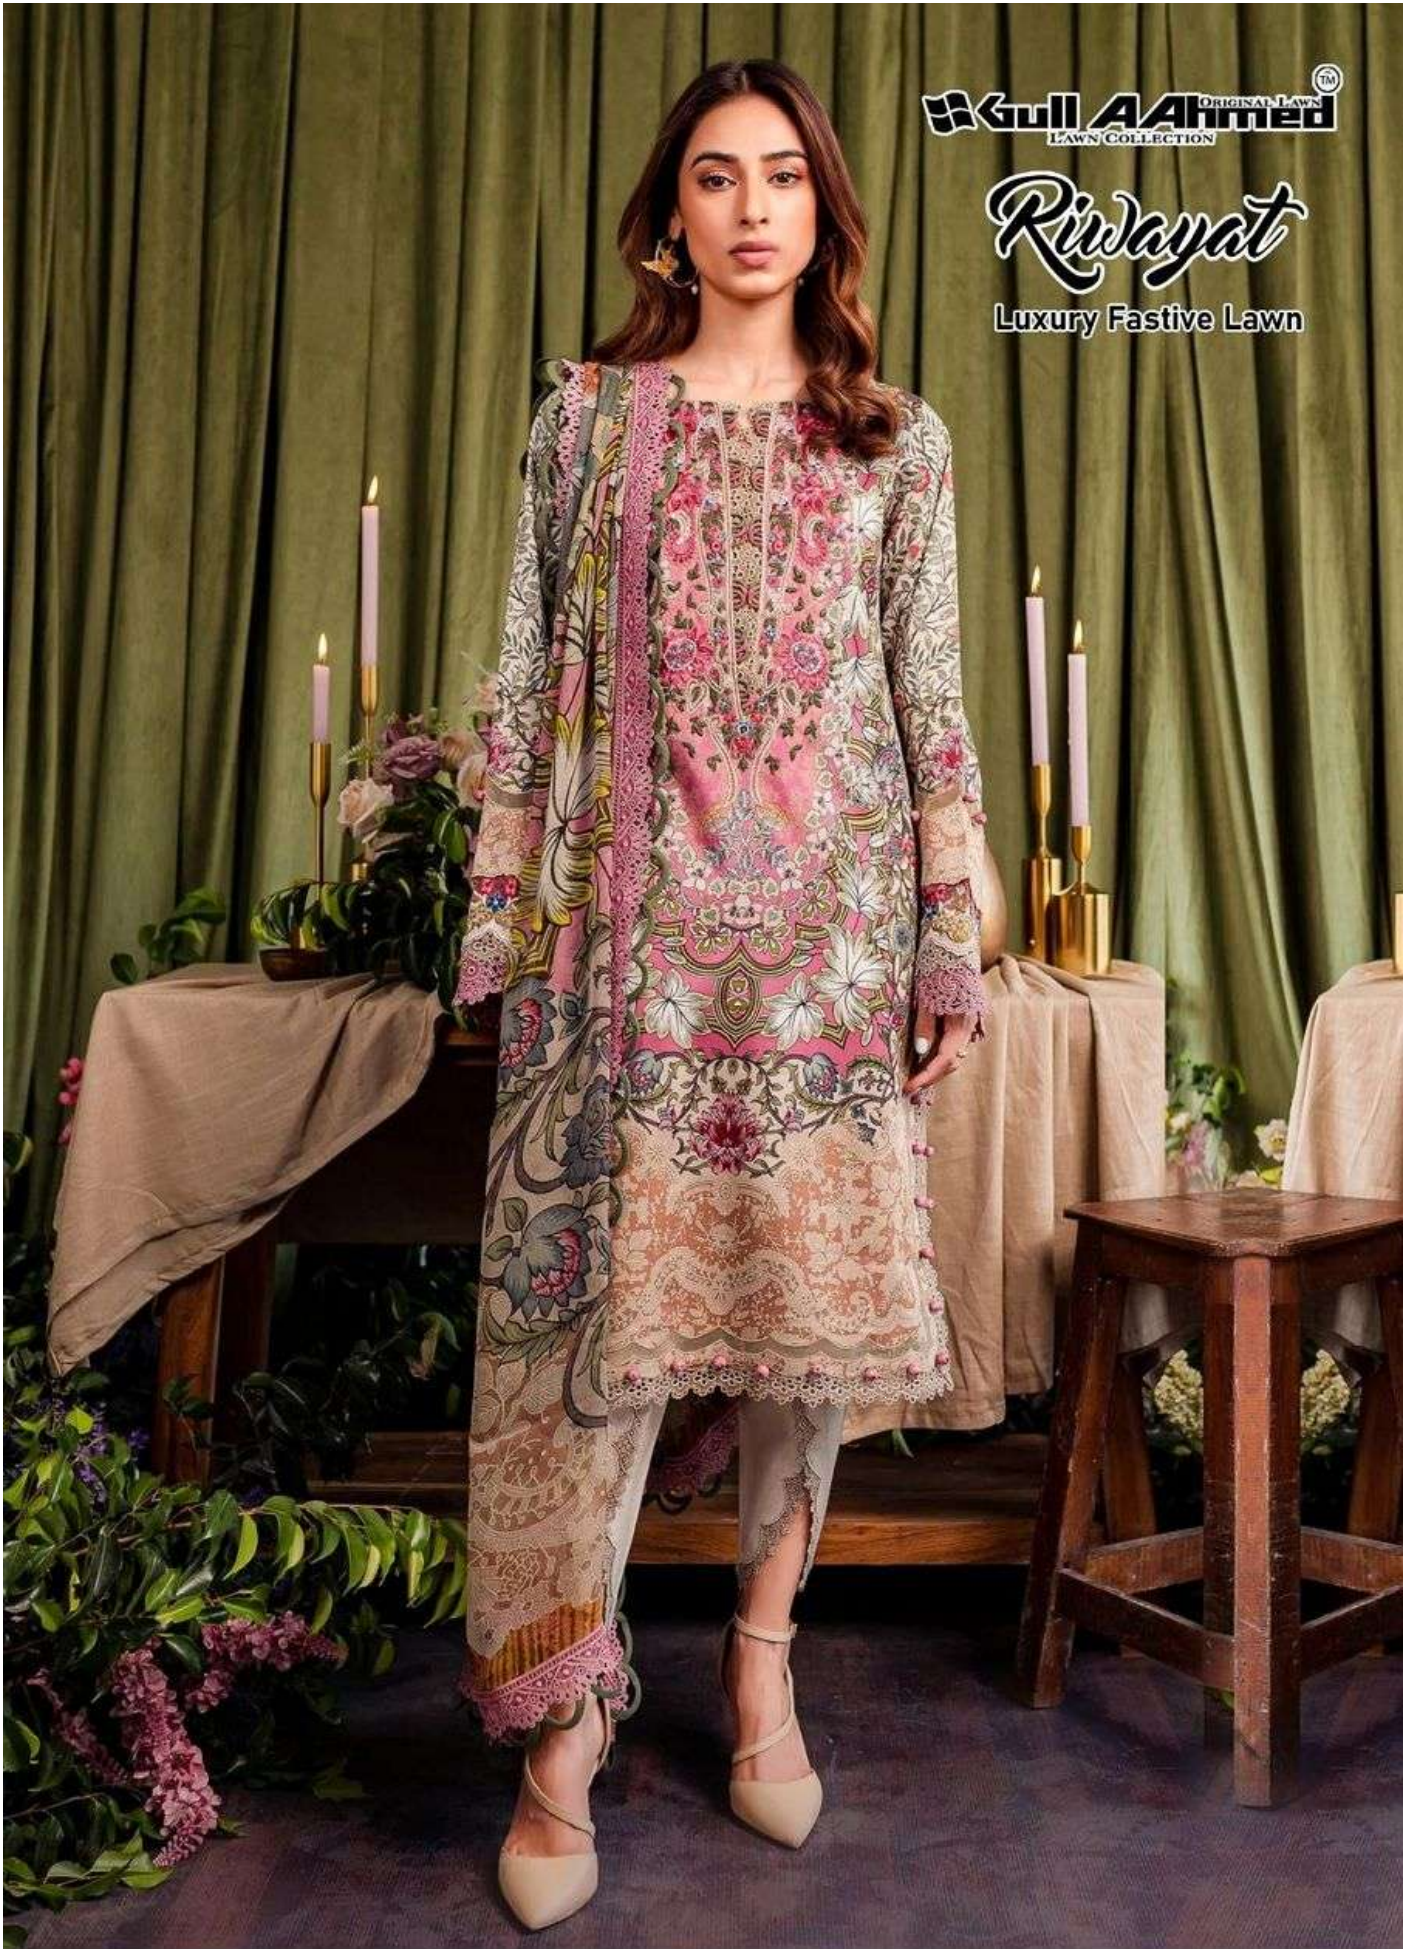

Gull Ahmed ORIGINAL LAWN
LAWN COLLECTION

Riwayat

Vol.05

gull-a-ahmed-riwayat-lawn-collection-vol-5-cotton-dress-material

Gull Ahmed ORIGINAL LAWN
LAWN COLLECTION

Riwayat

Vol.05

gull-a-ahmed-riwayat-lawn-collection-vol-5-cotton-dress-material

D.No.5001

Gull Ahmed ORIGINAL LAWN™
LAWN COLLECTION

Riwayat

Luxury Fasive Lawn

gull-a-ahmed-riwayat-lawn-collection-vol-5-cotton-dress-material

D.No.5002

Gull Ahmed ORIGINAL LAWN
LAWN COLLECTION

Riwayat
Luxury Fasive Lawn