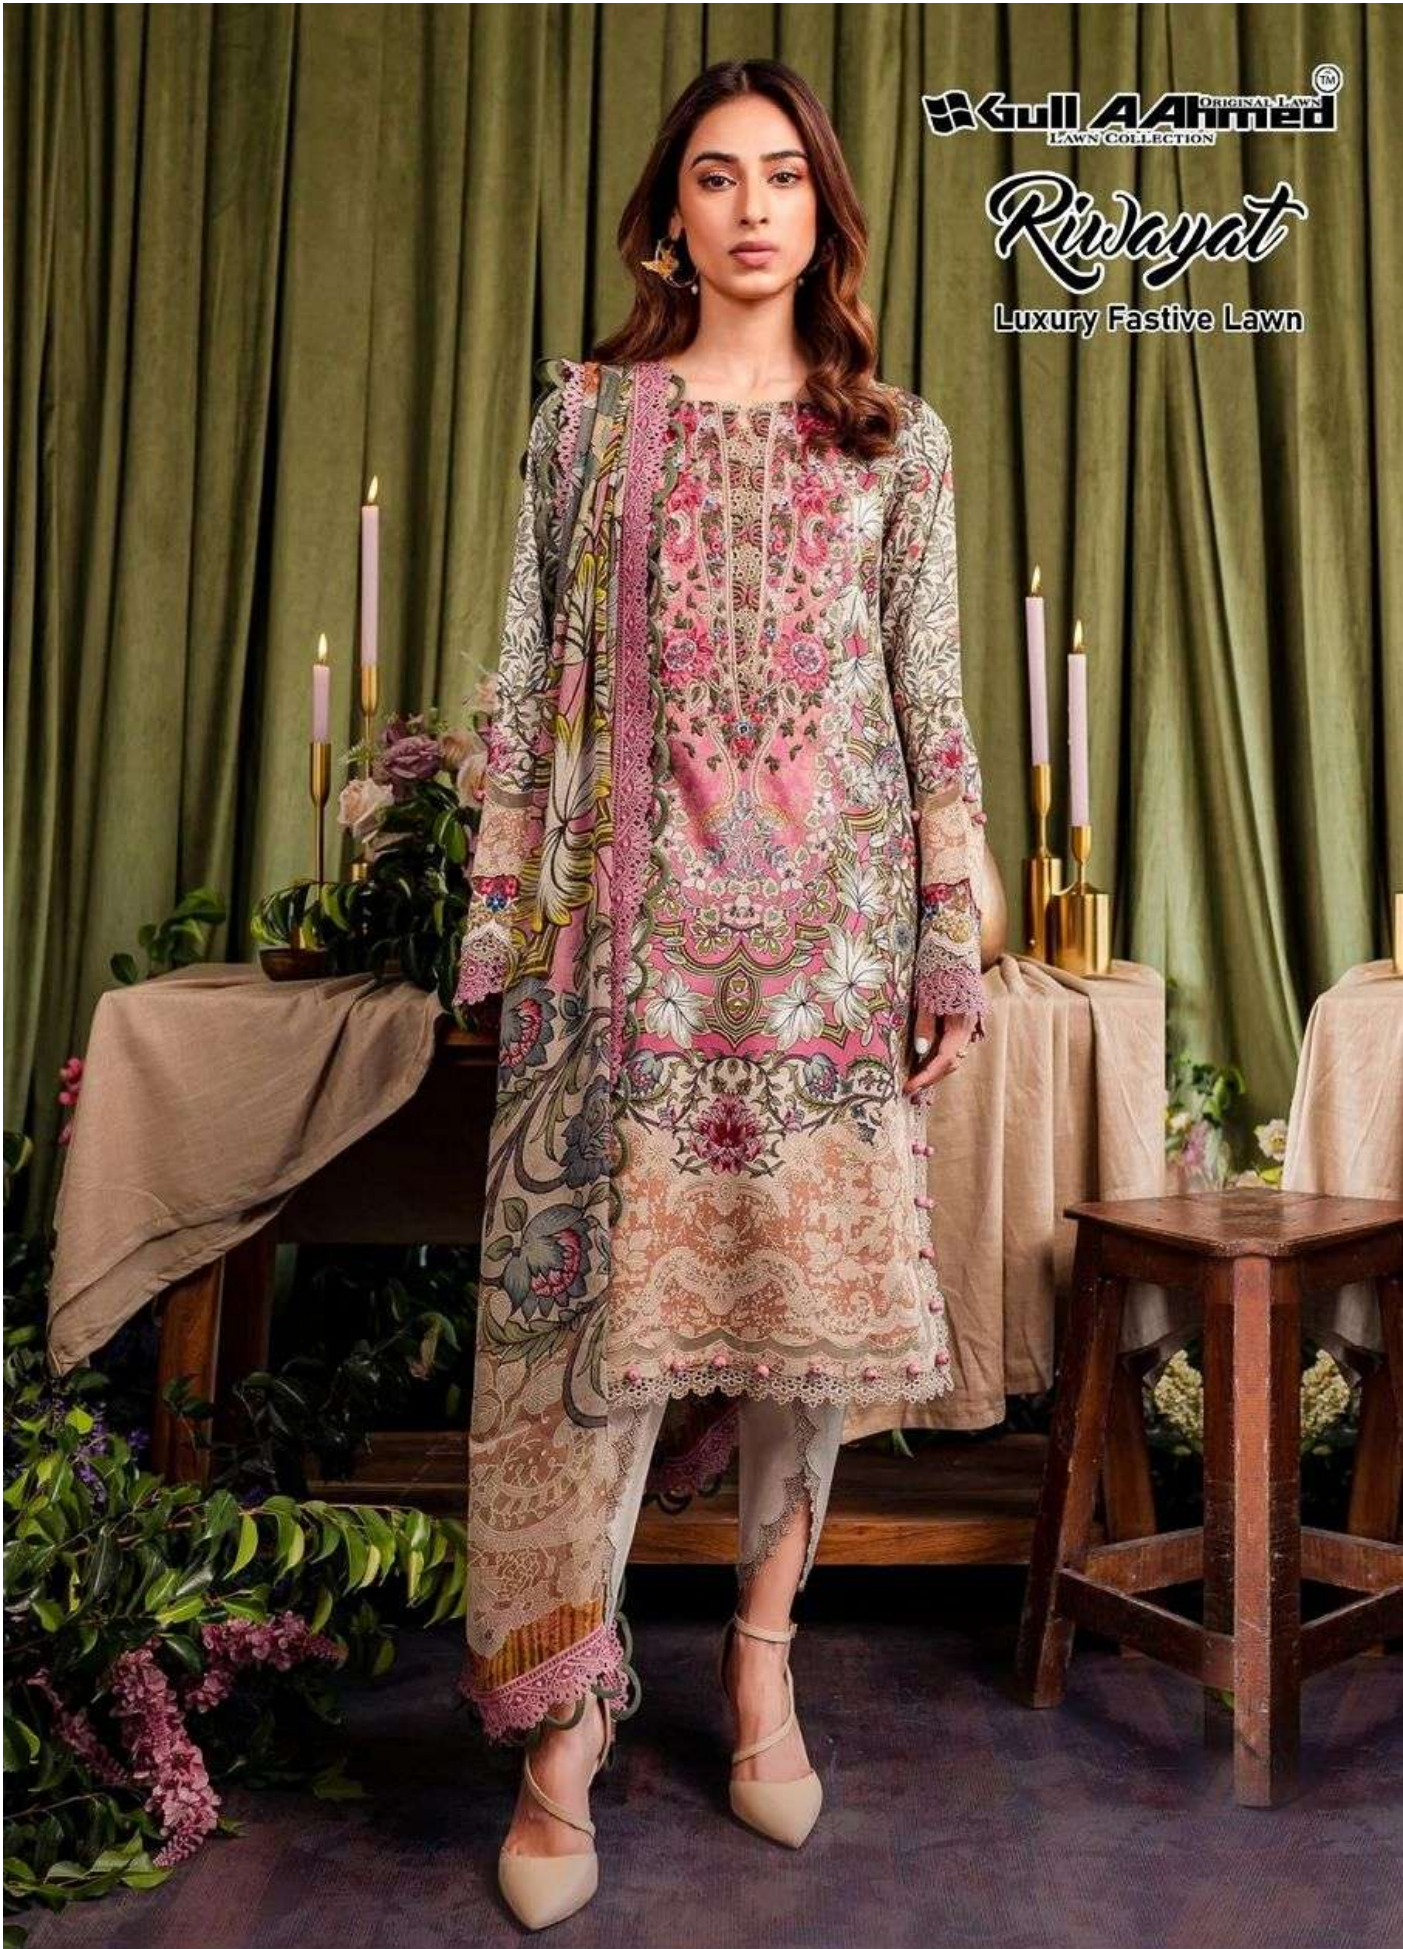

Gull Ahmed ORIGINAL LAWN
LAWN COLLECTION

Riwayat

Vol.05

gull-a-ahmed-riwayat-lawn-collection-vol-5-cotton-dress-material

Gull Ahmed ORIGINAL LAWN
LAWN COLLECTION

Riwayat

Vol.05

gull-a-ahmed-riwayat-lawn-collection-vol-5-cotton-dress-material

D.No.5001

Gull Ahmed ORIGINAL LAWN™
LAWN COLLECTION

Riwayat

Luxury Fasive Lawn

gull-a-ahmed-riwayat-lawn-collection-vol-5-cotton-dress-material

D.No.5002

Gull Ahmed ORIGINAL LAWN
LAWN COLLECTION

Riwayat
Luxury Fasive Lawn