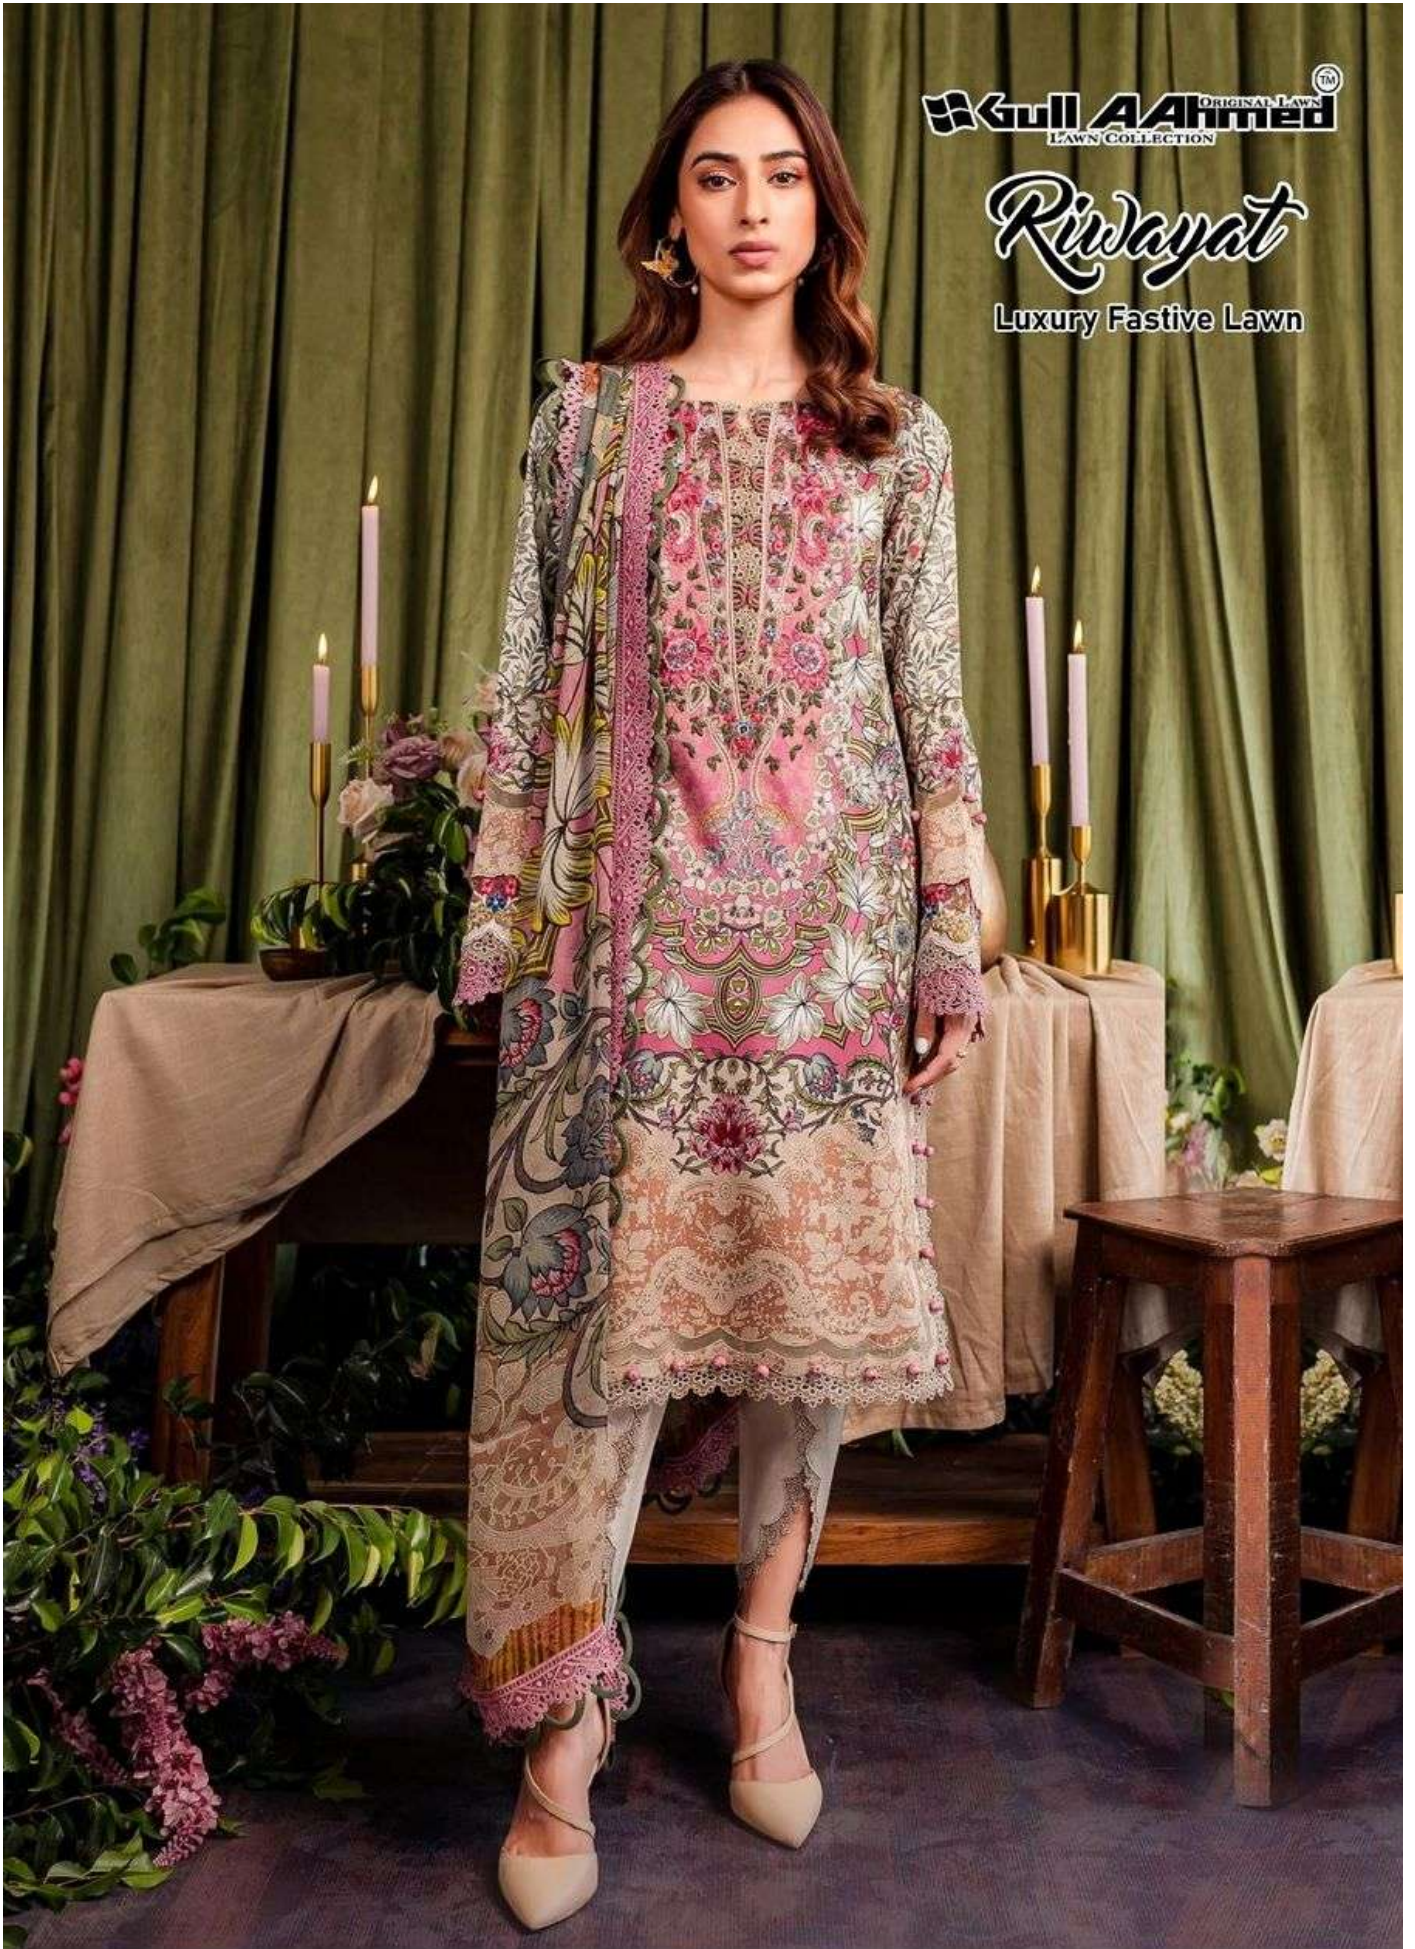

Gull Ahmed ORIGINAL LAWN
LAWN COLLECTION

Riwayat
Vol.05

gull-a-ahmed-riwayat-lawn-collection-vol-5-cotton-dress-material

Gull Ahmed ORIGINAL LAWN
LAWN COLLECTION

Riwayat

Vol.05

gull-a-ahmed-riwayat-lawn-collection-vol-5-cotton-dress-material

D.No.5001

Gull Ahmed ORIGINAL LAWN™
LAWN COLLECTION

Riwayat

Luxury Fasive Lawn

gull-a-ahmed-riwayat-lawn-collection-vol-5-cotton-dress-material

D.No.5002

Gull Ahmed ORIGINAL LAWN
LAWN COLLECTION

Riwayat
Luxury Fasive Lawn