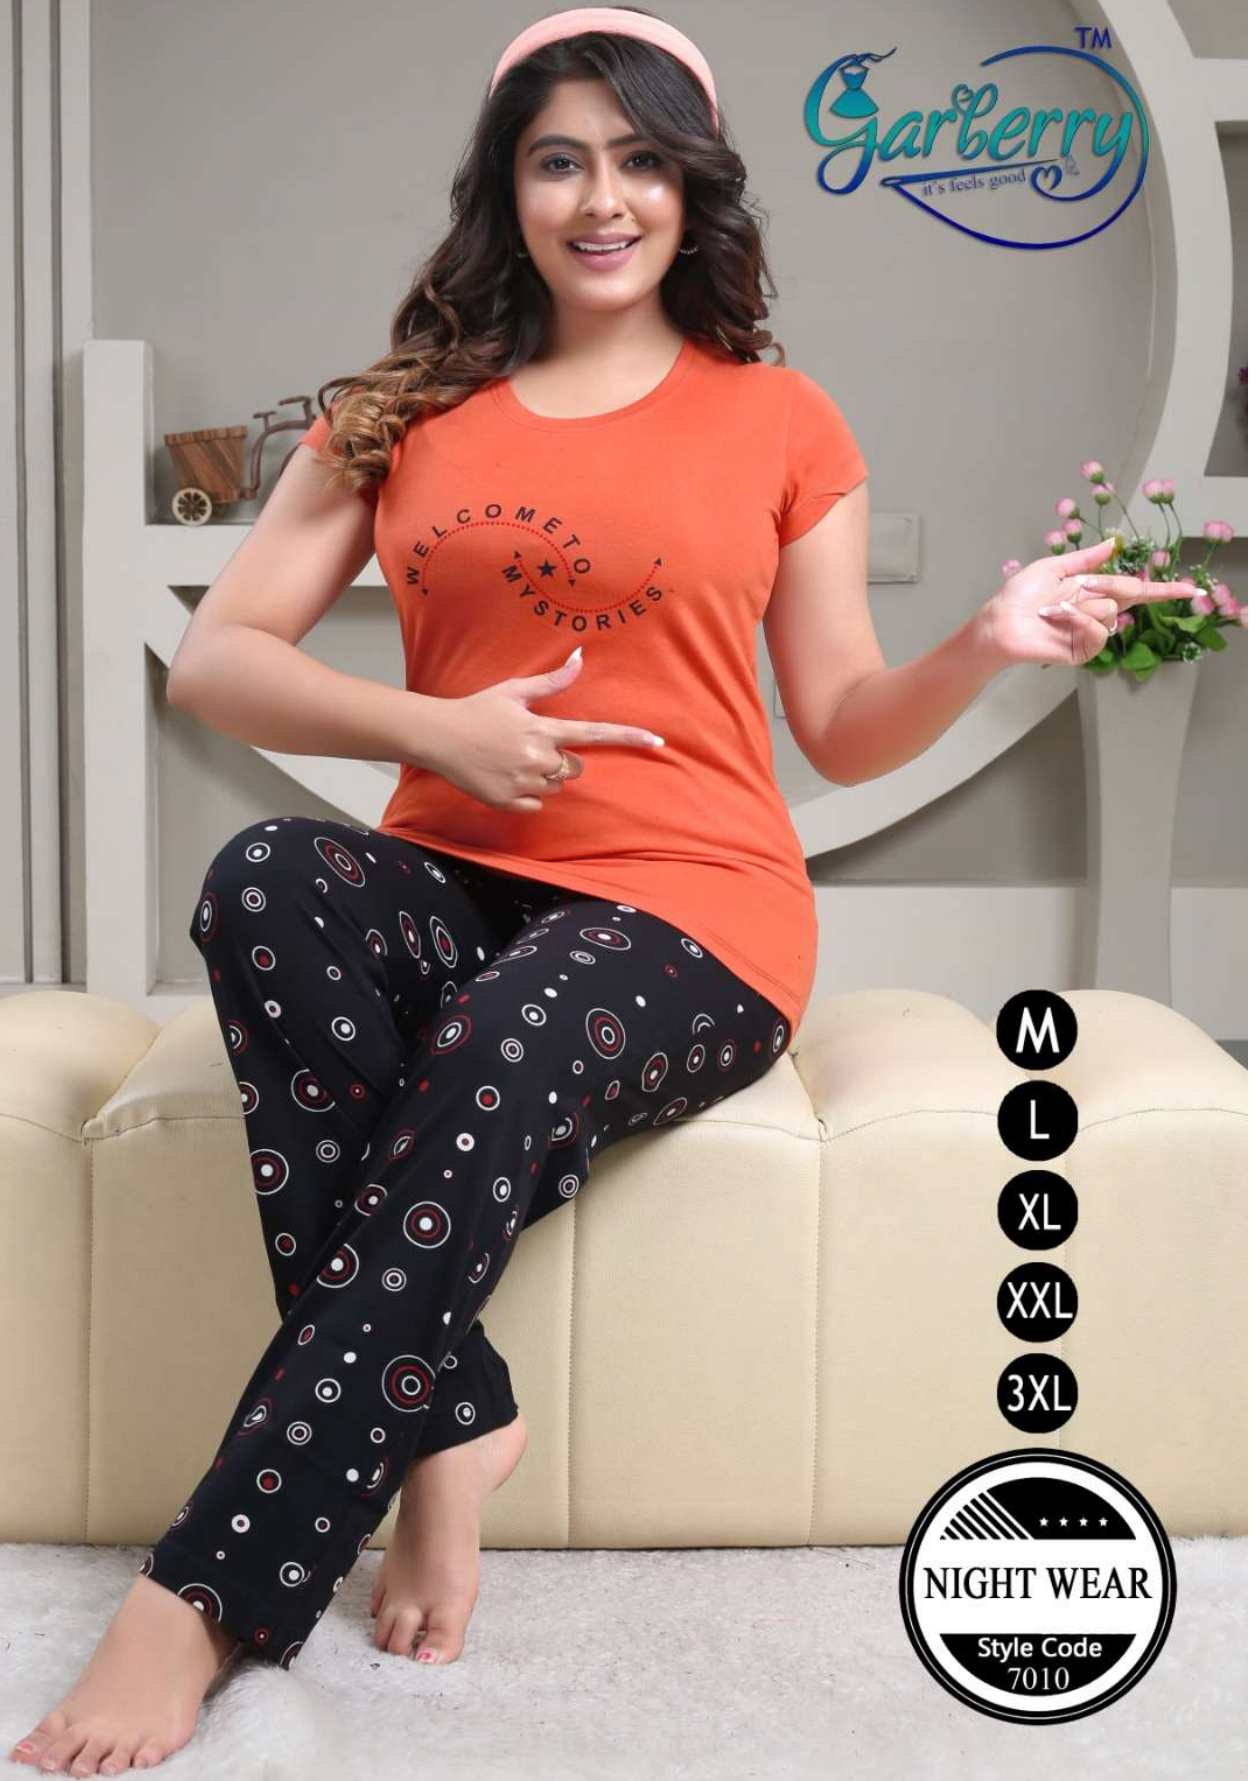

M L XL XXL 3XL

Time  
is not RECOVERABLE  
FOR IT  
WITH INTENTION

- M
- L
- XL
- XXL
- 3XL

**NIGHT WEAR**  
Style Code  
7010

M

L

XL

XXL

XL

XXL

3XL

Smile

M

L

XL

XXL

3XL

M L XL XXL 3XL