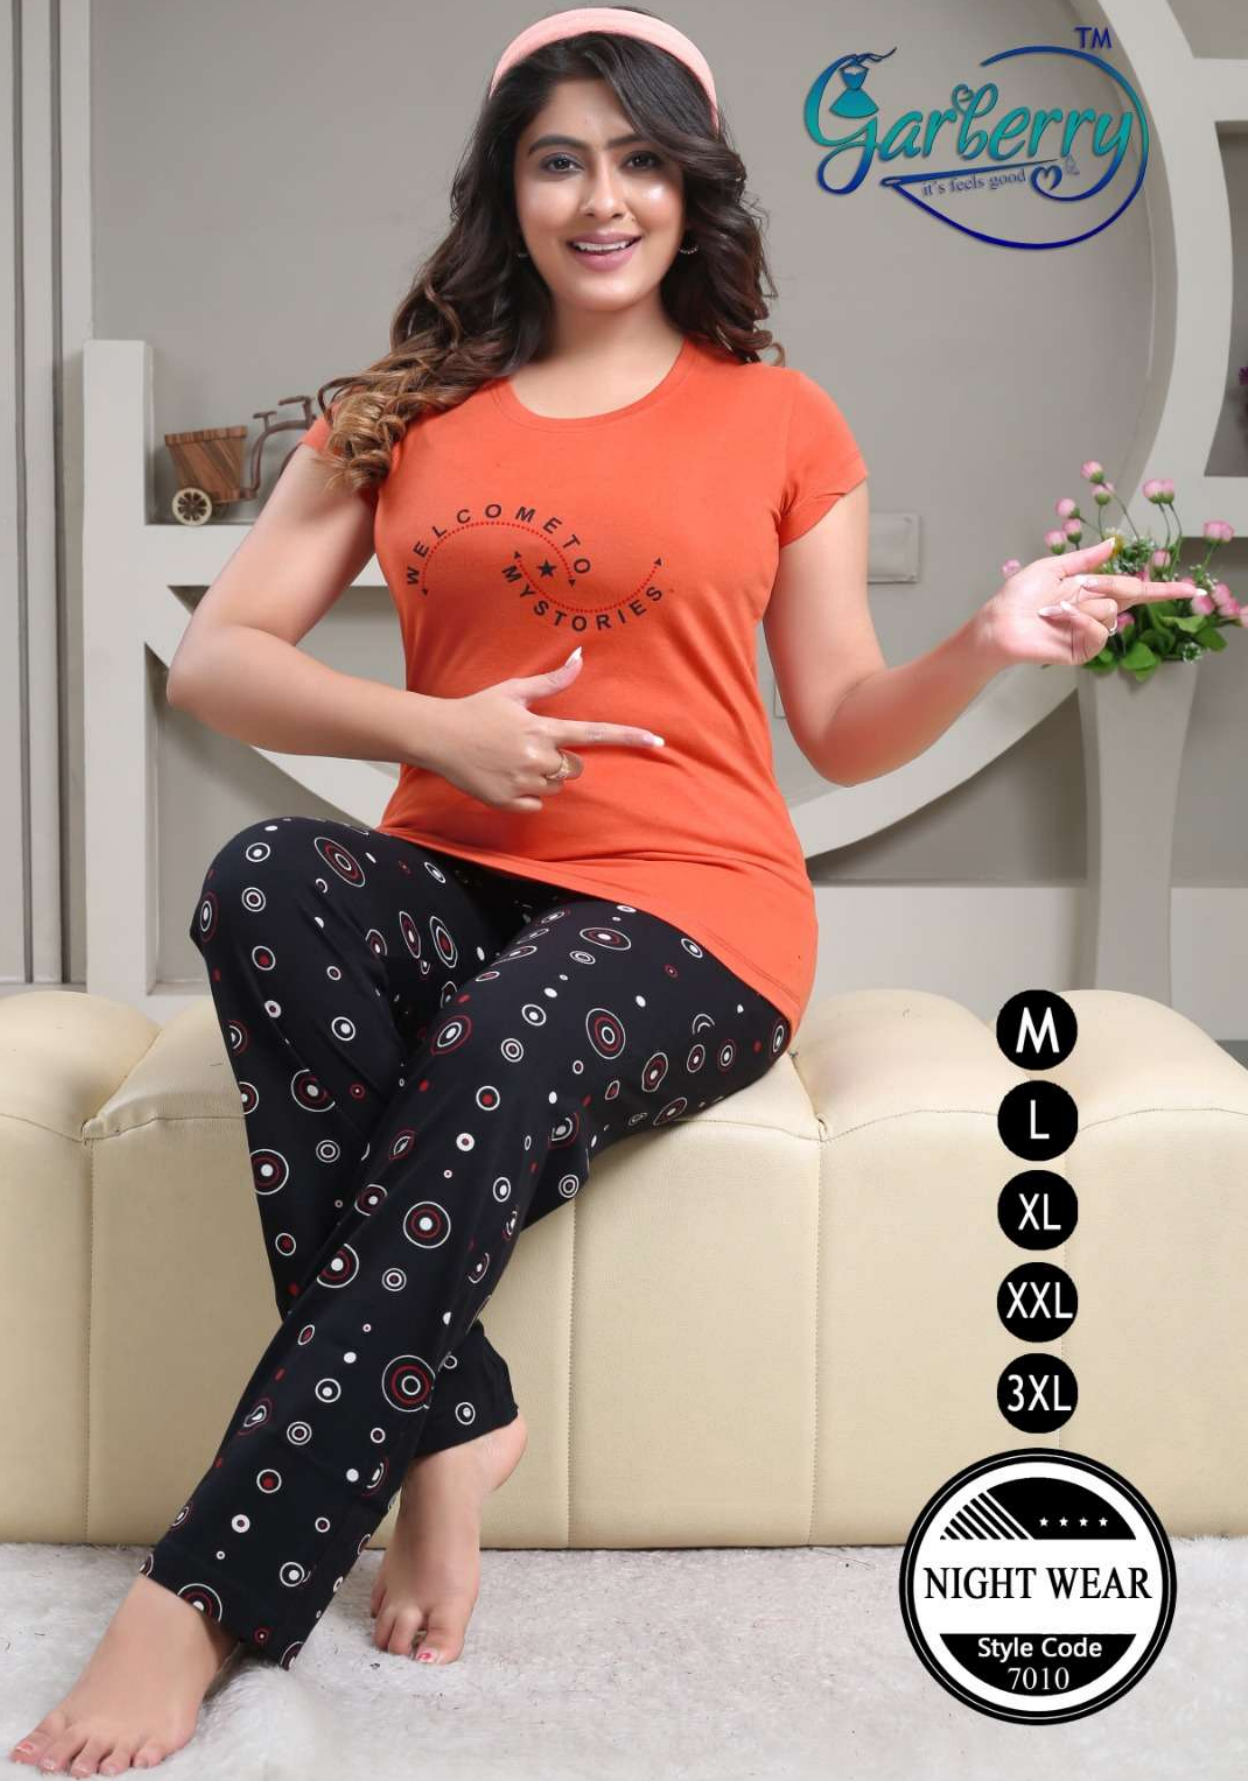

M L XL XXL 3XL

Time
is not RECOVERABLE
FOR IT
WITH INTENTION

- M
- L
- XL
- XXL
- 3XL

NIGHT WEAR
Style Code
7010

M

L

XL

XXL

L

XL

XXL

3XL

Smile

M

L

XL

XXL

3XL

M L XL XXL 3XL