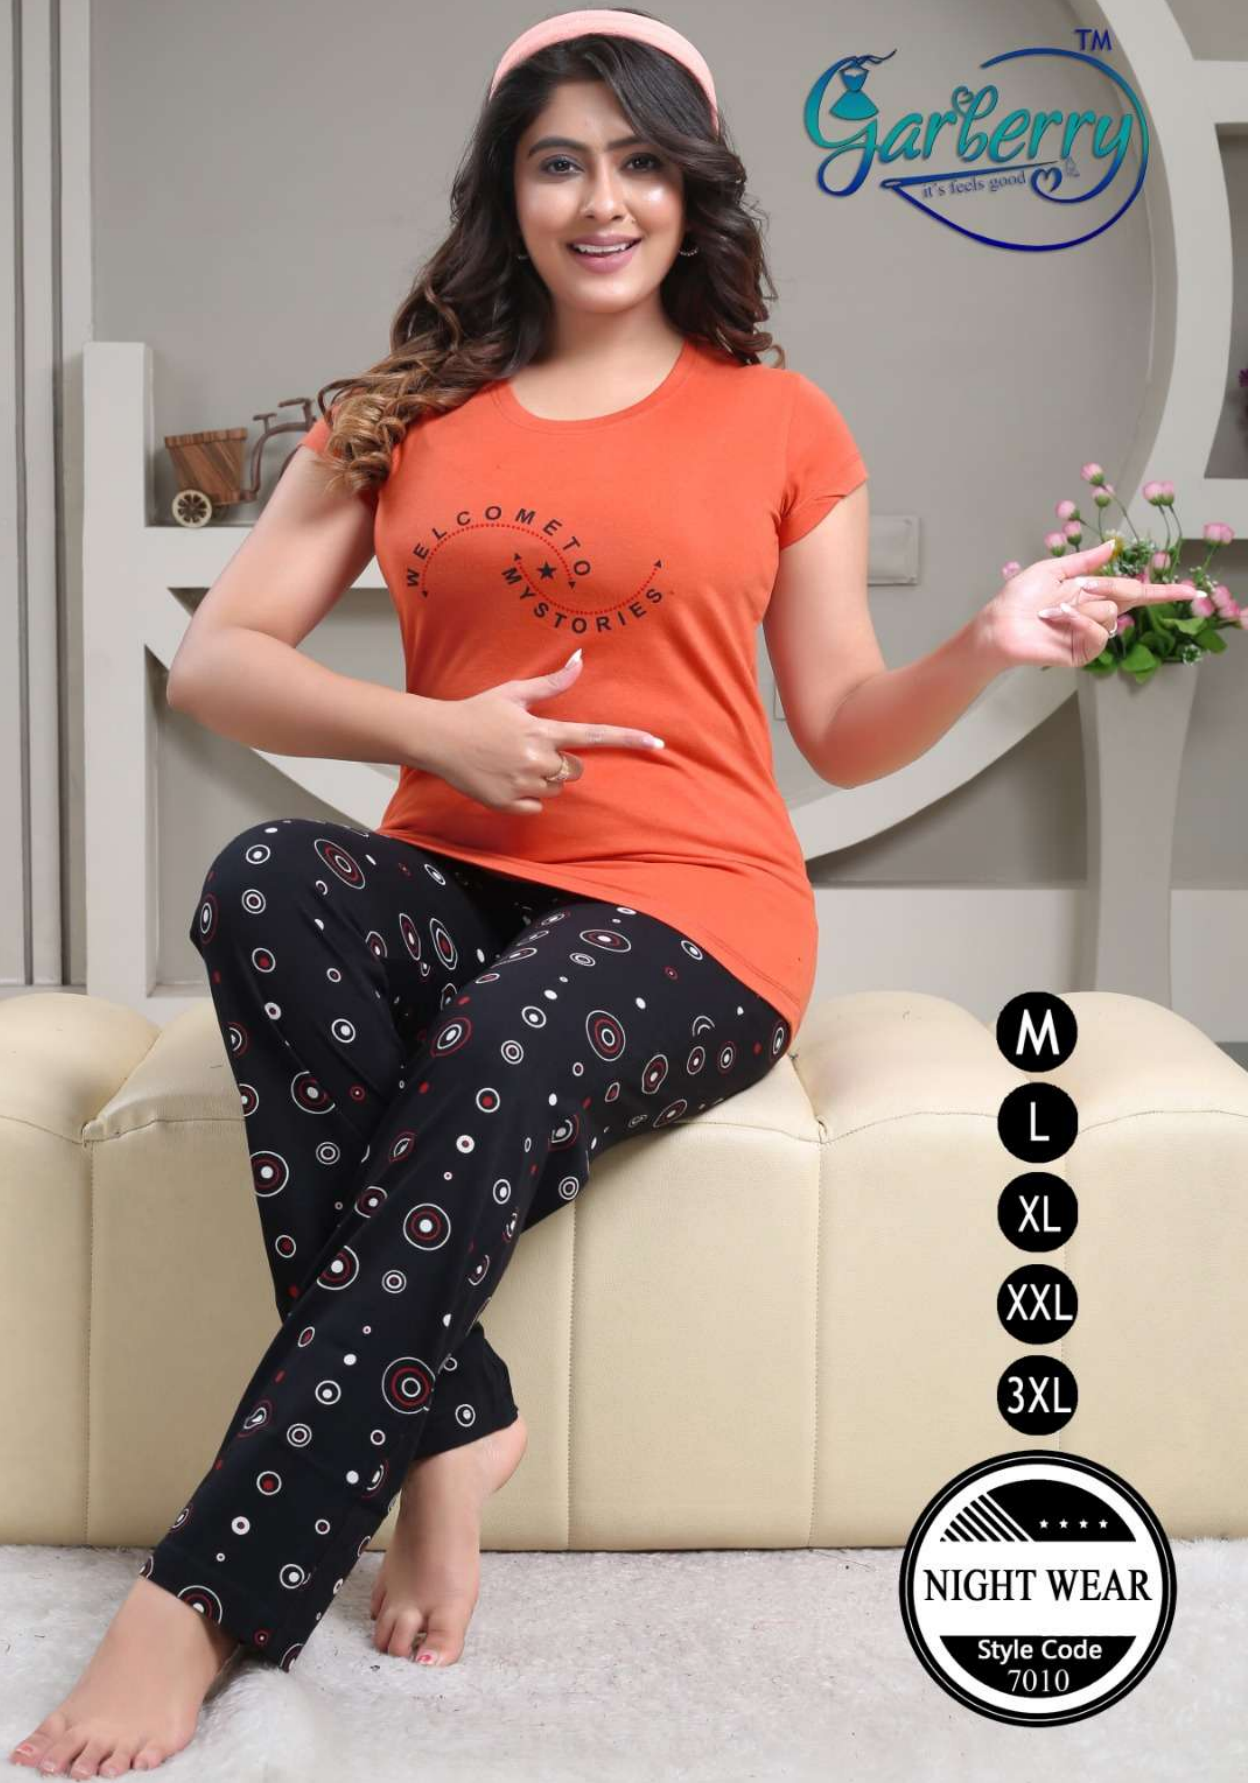

M L XL XXL 3XL

Time
is not RECOVERABLE
FOR IT
WITH INTENTION

- M
- L
- XL
- XXL
- 3XL

NIGHT WEAR
Style Code
7010

M

L

XL

XXL

M

L

XL

XXL

3XL

Smile

M

L

XL

XXL

3XL

M L XL XXL 3XL