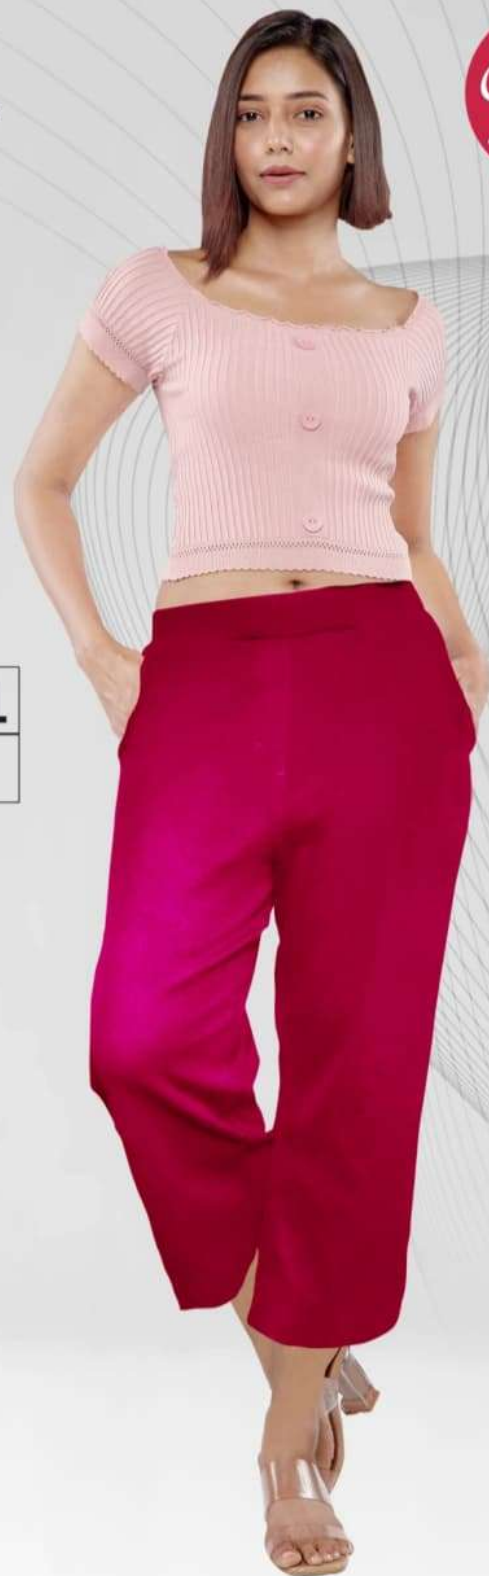

# FLEXI **RIB** PANT

Style No.# RB-1007

<b>SIZE- M-L</b>	<b>XL-2XL</b>	<b>3XL-4XL</b>
<b>MRP- 849</b>	<b>899</b>	<b>949</b>

Inclusive of all taxes  
Size wise and Colour wise 3 Pcs box

**COLOR**

RANI

# FLEXI **RIB** PANT

Style No.# RB-1007

<b>SIZE- M-L</b>	<b>XL-2XL</b>	<b>3XL-4XL</b>
<b>MRP- 849</b>	<b>899</b>	<b>949</b>

Inclusive of all taxes  
Size wise and Colour wise 3 Pcs box

**COLOR**

WHITE

# FLEXI **RIB** PANT

Style No.# RB-1007

SIZE- M-L	XL-2XL	3XL-4XL
MRP- 849	899	949

Inclusive of all taxes  
Size wise and Colour wise 3 Pcs box

**COLOR**

NAVY