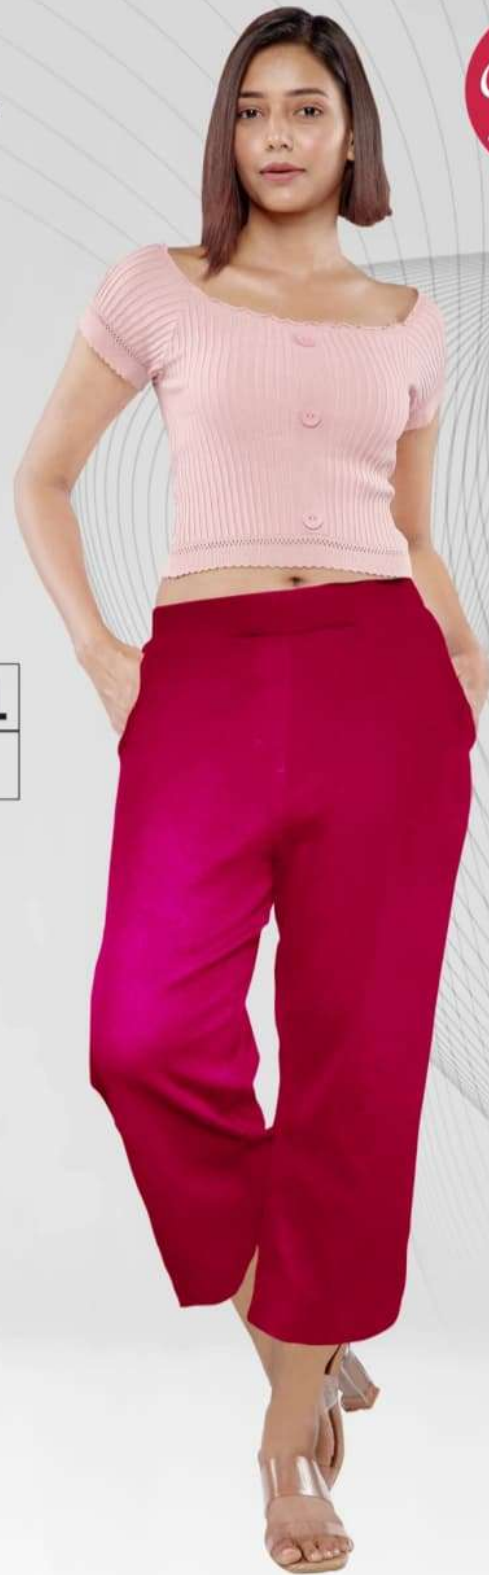

FLEXI **RIB** PANT

Style No.# RB-1007