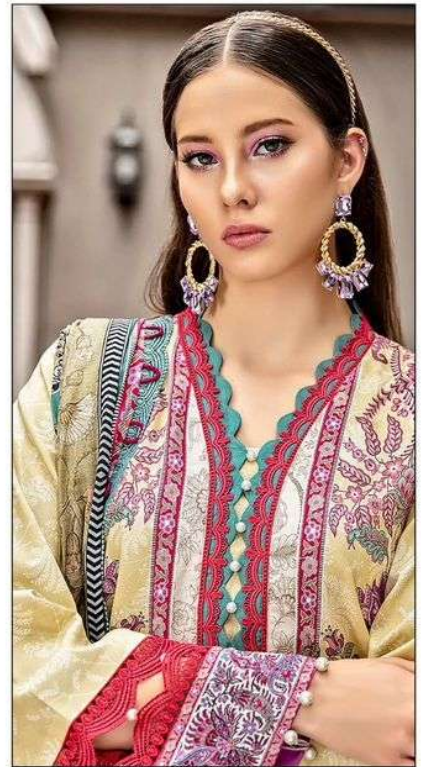

*Nafisa Cotton*TM

100% Cotton Salwar Suits

D.NO 7006

*Nafisa Cotton*TM

100% Cotton Salwar Suits

D.NO 7006

The Princess Bride

*Nafisa Cotton*TM

100% Cotton Salwar Suits

D.NO 7005

Nafisa Cotton™

100% Cotton Salwar Suits

D.NO 7003

FLOTY 'n' Feminine

Celebrate you and
your style with our modern range.

*Nafisa Cotton*TM