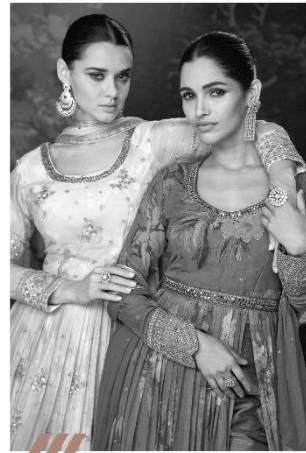

| 5369 |

sayuri-designer-nazraana-geroette-salwar-suit

SAYURI[®]
Designer

Celebrating the best of Indian fashion

sayuri-designer-nazraana-geroette-salwar-suit

SAYURI[®]
Designer

/// *It's your celebrations day, let's celebrate!*

SAYURI[®]
Designer

THE
DYNAMICS
OF FASHION

| 5366 |

Let your closet experience the best of contemporary comfort with a graceful aura

| 5366 |

sayuri-designer-nazraana-geroette-salwar-suit

SAYURI[®]
Designer