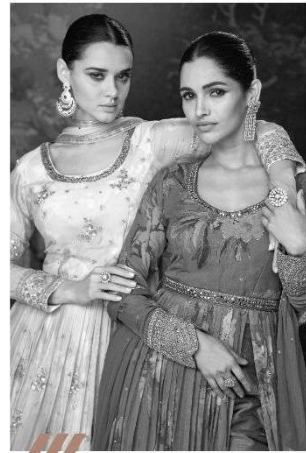

SAYURI[®]
— Designer

sayuri-designer-nazraana-gerogette-salwar-suit

| 5367 |

sayuri-designer-nazraana-geroette-salwar-suit

SAYURI[®]
Designer

The collection marks progress designs and a touch of grace and tradition

| 5369 |

sayuri-designer-nazraana-geroette-salwar-suit

SAYURI[®]
Designer

Celebrating the best of Indian fashion

sayuri-designer-nazraana-geroette-salwar-suit

SAYURI[®]
Designer

/// *It's your celebrations day, let's celebrate!*

SAYURI®
Designer

THE
DYNAMICS
OF FASHION

| 5366 |

Let your closet experience the best of contemporary comfort with a graceful aura

| 5366 |

sayuri-designer-nazraana-geroette-salwar-suit

SAYURI[®]
Designer

Blend the pretty colors and exquisite designs crafted with quality and finesse.