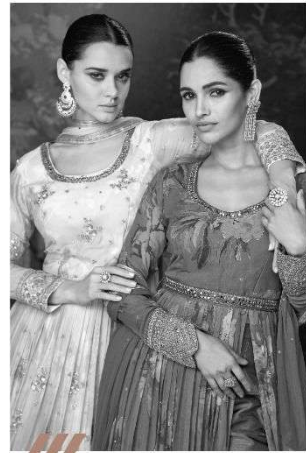

SAYURI<sup>®</sup>  
— Designer

sayuri-designer-nazraana-gerogette-salwar-suit

| 5367 |

sayuri-designer-nazraana-geroette-salwar-suit

SAYURI<sup>®</sup>  
Designer

*The collection marks progress designs and a touch of grace and tradition*

| 5369 |

sayuri-designer-nazraana-geroette-salwar-suit

SAYURI<sup>®</sup>  
Designer

*Celebrating the best of Indian fashion*

sayuri-designer-nazraana-geroette-salwar-suit

---

SAYURI<sup>®</sup>  
Designer

/// *It's your celebrations day, let's celebrate!*

SAYURI<sup>®</sup>  
Designer

THE  
DYNAMICS  
OF FASHION

| 5366 |

*Let your closet experience the best of contemporary comfort with a graceful aura*

| 5366 |

sayuri-designer-nazraana-geroette-salwar-suit

SAYURI<sup>®</sup>  
Designer