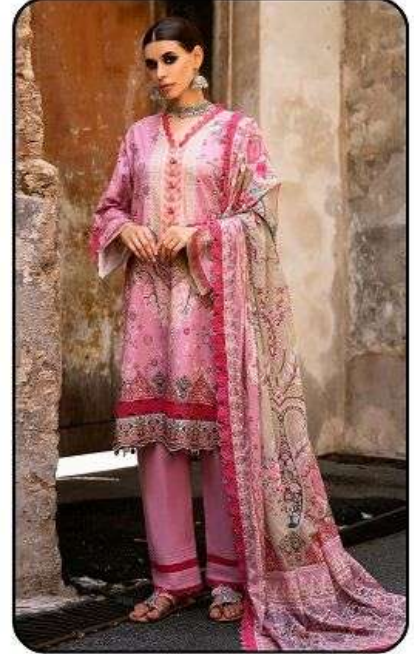

1001

1002

1003

1004

1005

1006

<u>TOP</u>
Pure Lawn Cotton - (2.40 MTR APX.)
<u>DUPATTA</u>
Mal-Mal Cotton - (2.25 MTR APX.)
<u>BOTTOM</u>
Pure Lawn Cotton - (2.00 MTR APX.)

Madhav[®]
Fashion
Firdous
Exclusive lawn collection
vol-01

Madhav[®]
Fashion
Firdous
Exclusive lawn collection

madhav-firdous-vol-1 cotton-dress-material

Madhav[®]
Fashion
Firdous
Exclusive lawn collection

madhav-firdous-vol-1 cotton-dress-material

Madhav[®]
Fashion
Firdous
Exclusive lawn collection