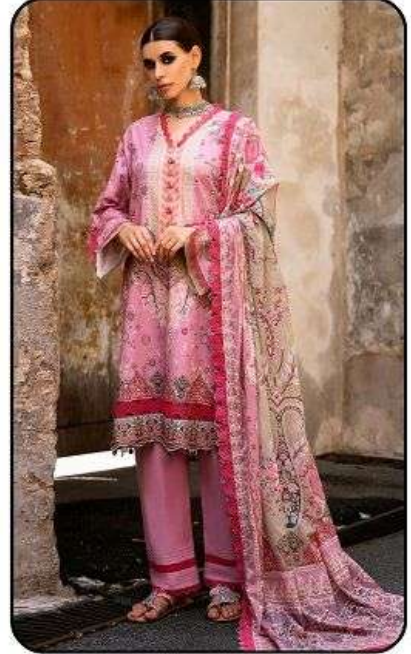

1001

1002

1003

1004

1005

1006

<u>TOP</u>
Pure Lawn Cotton - (2.40 MTR APX.)
<u>DUPATTA</u>
Mal-Mal Cotton - (2.25 MTR APX.)
<u>BOTTOM</u>
Pure Lawn Cotton - (2.00 MTR APX.)

Madhav[®]
Fashion
Firdous
Exclusive lawn collection
vol-01

Madhav[®]
Fashion
Firdous
Exclusive lawn collection

madhav-firdous-vol-1cotton-dress-material

Madhav[®]
Fashion
Firdous
Exclusive lawn collection

madhav-firdous-vol-1 cotton-dress-material

Madhav[®]
Fashion
Firdous
Exclusive lawn collection