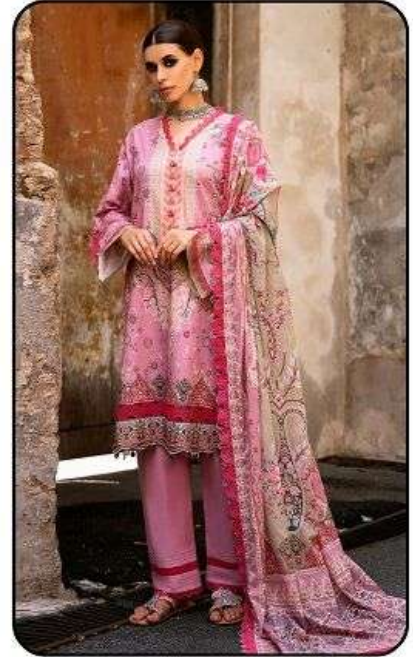

1001

1002

1003

1004

1005

1006

<u>TOP</u>
Pure Lawn Cotton - (2.40 MTR APX.)
<u>DUPATTA</u>
Mal-Mal Cotton - (2.25 MTR APX.)
<u>BOTTOM</u>
Pure Lawn Cotton - (2.00 MTR APX.)

Madhav[®]
Fashion
Firdous
Exclusive lawn collection
vol-01

Madhav[®]
Fashion
Firdous
Exclusive lawn collection

madhav-firdous-vol-1 cotton-dress-material

Madhav[®]
Fashion
Firdous
Exclusive lawn collection

madhav-firdous-vol-1 cotton-dress-material

Madhav[®]
Fashion
Firdous
Exclusive lawn collection